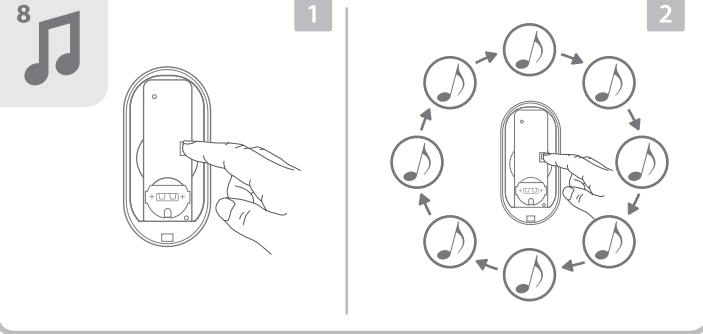

FEATURES | EIGENSCHAFTEN | CARACTÉRISTIQUES | KENMERKEN | CARATTERISTICHE | CARACTERÍSTICAS