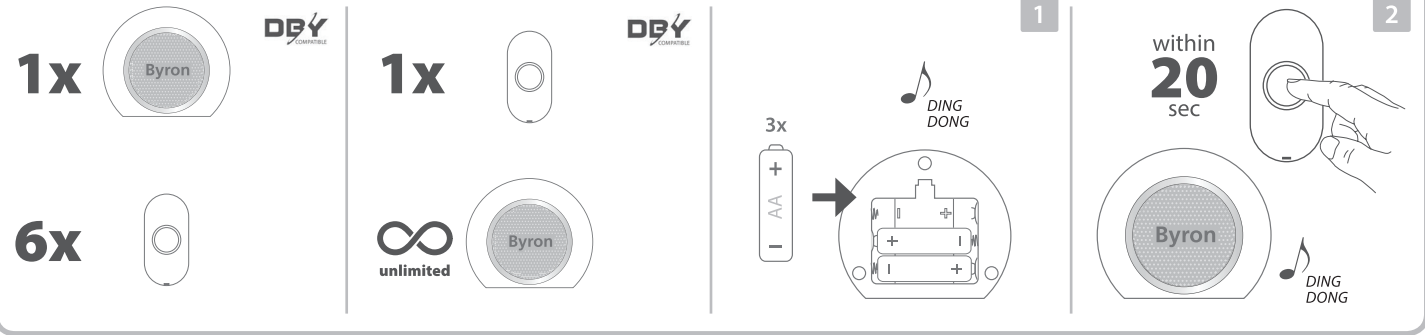

PAIRING MULTIPLE CHIMES | KOPPELN MEHRERER KLINGELN | JUMELAGE DE PLUSIEURS CARILLONS | MEERDERE DEURBELLEN KOPPELEN | ACCOPPIAMENTO MULTIPLIO | EMPAREJANDO MÚLTIPLES TIMBRES