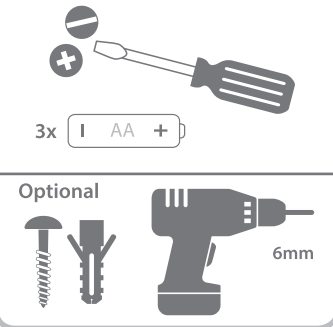

NEEDED TO START (EXCL.)