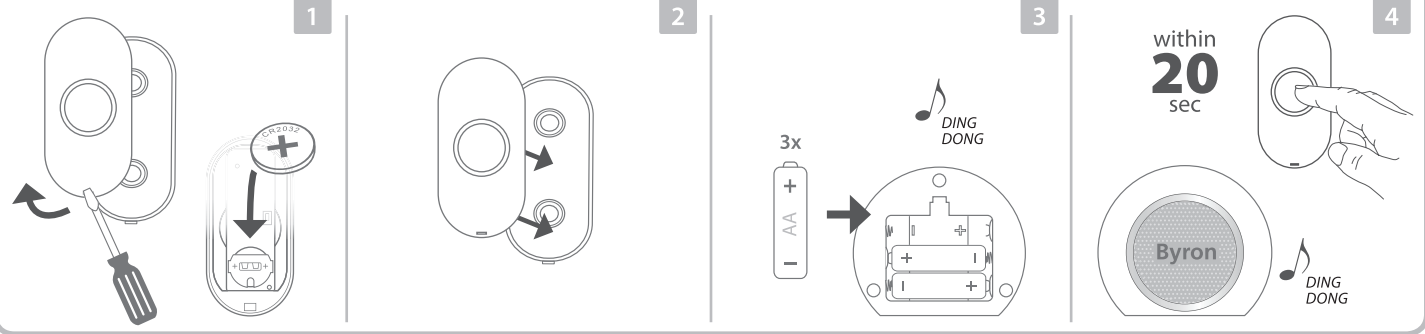

FIRST SET-UP | ERSTEINRICHTUNG | PREMIÈRE CONFIGURATION | EERSTE INSTALLATIE | PRIMO SET-UP | PRIMERA CONFIGURACIÓN