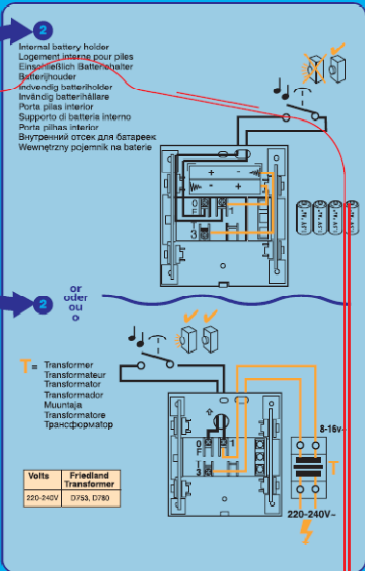

ATTENTION!

Volts	Friedland Transformer
220-240V	D753, D780