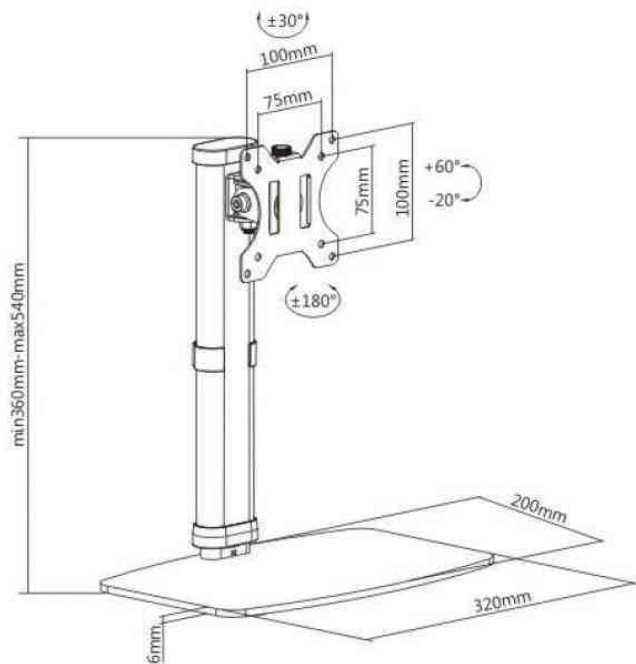

ICA-LCD 260

- Freestanding Monitor Desk Stand
- Detachable VESA plate design enables easy installation
- 10 height settings for optimal viewing height
- Cable management keeps everything organized
- Non-skid silicone pads protect work surface from scratches or scuffs

Specifications	
Suggested Screen Size	17"-27"
VESA Compatible	75x75, 100x100
Tilt Range	+60°~-20°
Swivel Range	+30°~-30°
Screen Rotation	+180°~-180°