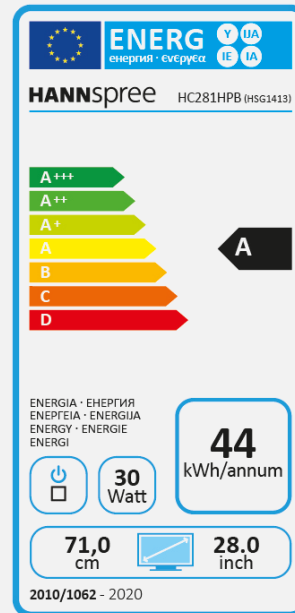

HC 281 HPB

28" / 71,1cm Diagonal
LED Backlight – Format 16:9

- 28" 16:9 LED Backlight Monitor
- 1920 x 1080 Resolution Full HD 1080P
- 170°/160° Wide Viewing Angle
- Dual Input: HDMI + VGA
- Built-In Stereo Speakers
- Tilt and Wall-Mountable (VESA)
- Low Power Consumption
- External Power Adaptor
- Low Blue Light Mode
- Flicker Free
- ECO Friendly
- Wide Color Gamut 125% sRGB, 90% NTSC

VIEWING ANGLE, VESA

170°/160° Wide
Viewing Angle

VESA
Wall-Mountable

OTHER FEATURES

ECO
Friendly

Low Blue
Light
Mode

Tilt

Flicker
Free

Display Size	71.1cm / 28" Diagonal
Panel Type	LED Backlight TN Panel
Aspect Ratio	16:9
Resolution (H x V)	1920 x 1080 Full HD
Brightness (Typ.)	300cd/m ²
Contrast (Typ.)	1.000:1 (Typical)
Contrast (Active)	10.000.000:1 (Active)
Viewing Angle L/R; U/D	170° H – 160° V (CR >10)
Response Time	5 msec
Pixel Pitch	0,2715 (H) x 0,2715 (V) mm (TBC)
Panel Surface	Anti-Glare; Hard Coating: 3H; Haze: 25%
Display Colors	1.073G (8 bits + High FRC) Wide Color Gamut 125% sRGB, 90% NTSC
Horizontal Frequency	30 ~ 83 kHz
Vertical Frequency	60 ~ 75 Hz
Max Display Frequency	1920 x 1080 @ 60Hz
Input 1	D-Sub (VGA)
Input 2	HDMI 1.4
Input 3	-
Buil-in Speakers	Yes, 2W x 2, 4Ω
Power Consumption	On: 29.9W; Standby: 0.38W; Off: 0.13W
AC Power Range	External PSU DC: 12V – 4A Input: AC 100 ~ 240 Volt; 50 ~ 60 Hz
Product Dimensions	650 x 182 x 463 mm with stand (W x D x H) 650 x 55 x 372 mm without stand (W x D x H)
Packing Dimensions	720 x 110 x 445 mm (W x D x H)
Net / Gross Weight	4.7 Kg / 6.2 Kg

Supplier's Name	HANNspree
Model Name	HC281HPB
Energy Efficiency Class	A
Screen Size (Centimetres)	71
Screen Size (Inches)	28.0
On mode power Consumption (W)	30
Annual Energy Consumption* (kWh)	44
Standby-mode Power Consumption (W)	0,38
Off-mode Power Consumption (W)	0,13
Screen Resolution	1920 x 1080