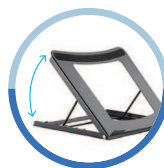

**NSLS075BLACK**

10-15"  
25.4-38 cm

5kg  
11 lbs

EAN  
8717371446598

**5 Positions**  
for Adjustment

**Height adjustable**  
Quick manual adjustments for optimal viewing and working angles.

**Stylish modern & open design**  
Offers maximum ventilation for your device.

**Non-slip rubber base**  
Provides solid footing while protecting the tabletop surface from scratches.

**Travel-friendly design**  
Folding design fits perfectly in laptop bags and backpacks.