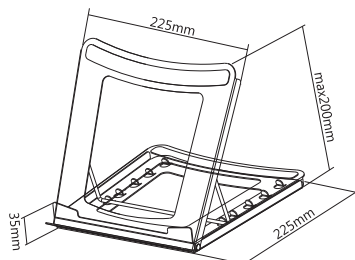

**NSLS075BLACK**

10-15"  
25.4-38 cm

5kg  
11 lbs

EAN  
8717371446598

**5 Positions**  
for Adjustment

**Height adjustable**  
Quick manual adjustments for optimal viewing and working angles.

**Stylish modern & open design**  
Offers maximum ventilation for your device.

**Non-slip rubber base**  
Provides solid footing while protecting the tabletop surface from scratches.

**Travel-friendly design**  
Folding design fits perfectly in laptop bags and backpacks.