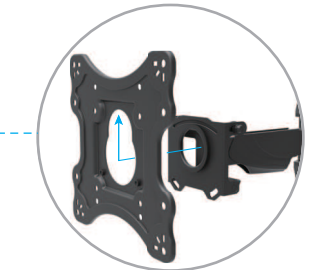

LED-W430BLACK

-  **23-55"**
58-140 cm
-  **30kg**
66 lbs
-  **MIN: 100X400**
MAX: 400X400
-  **180°**
-  **+5° | -8°**
-  **6-40 cm**
-  **EAN**
8717371446260

Snap-in design
makes installation
much easier

Free tilt mechanism
Allows the mount to change to
any viewing angle.

Swiveling arm
Offers maximum viewing
flexibility.

**Built-in level
adjustment**
Ensures perfect
positioning
of your flat screen.

**Neat & tidy cable
management**
Keeps cables organized and
clutter free.