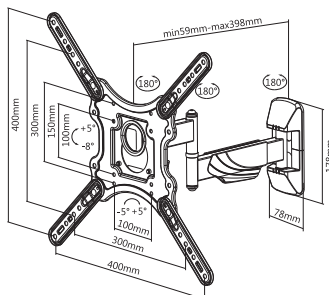

LED-W430BLACK

-  **23-55"**
58-140 cm
-  **30kg**
66 lbs
-  **MIN: 100X400**
MAX: 400X400
-  **180°**
-  **+5° | -8°**
-  **6-40 cm**
-  **EAN**
8717371446260

Snap-in design
makes installation
much easier

Free tilt mechanism
Allows the mount to change to
any viewing angle.

Swiveling arm
Offers maximum viewing
flexibility.

**Built-in level
adjustment**
Ensures perfect
positioning
of your flat screen.

**Neat & tidy cable
management**
Keeps cables organized and
clutter free.