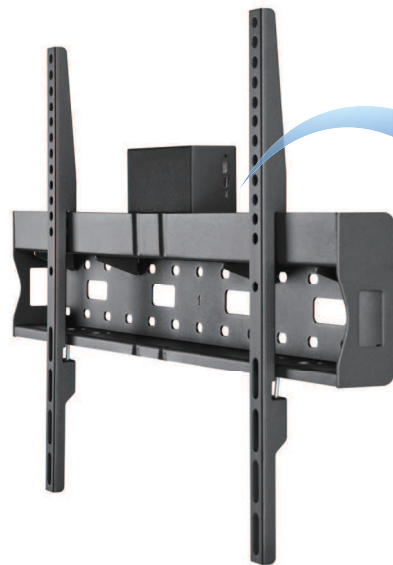

LFD-W1640MP

37-75"
94-190 cm

MIN: 200X200
MAX: 600X400

35 kg
77 lbs

6.2 cm

EAN
8717371446352

50mm

Large Enough Space
to Hold Media Players!

Bubble level
Takes the guesswork
out of leveling the mount
during installation.

Access holes
Makes wiring easy while
providing a cool environment
for your equipment.

Security mechanism
Securely locks the TV in
position-keeping it safe from
falls and drops.

Media Player space
Hide your Media Player
behind your display.