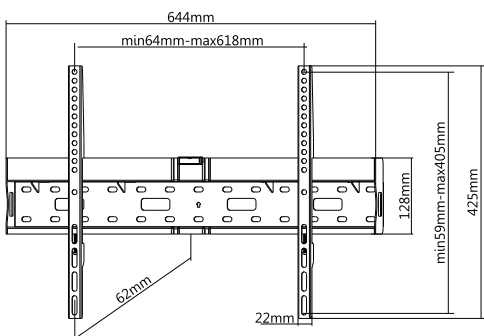

LFD-W1640MP

37-75"
94-190 cm

MIN: 200X200
MAX: 600X400

35 kg
77 lbs

6.2 cm

EAN
8717371446352

50mm

Large Enough Space
to Hold Media Players!

Bubble level
Takes the guesswork
out of leveling the mount
during installation.

Access holes
Makes wiring easy while
providing a cool environment
for your equipment.

Security mechanism
Securely locks the TV in
position-keeping it safe from
falls and drops.