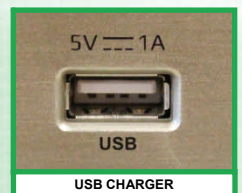

HRA-9D+BT-Wood

HOME DAB+ / FM RADIO WITH CD-MP3, BLUETOOTH, USB AND AUX-IN.

ENCODING FROM DAB / CD /
BLUETOOTH / AUX TO USB

240 W PMPO (2 X 15 Wrms)

CD PLAYER

HOME RADIO