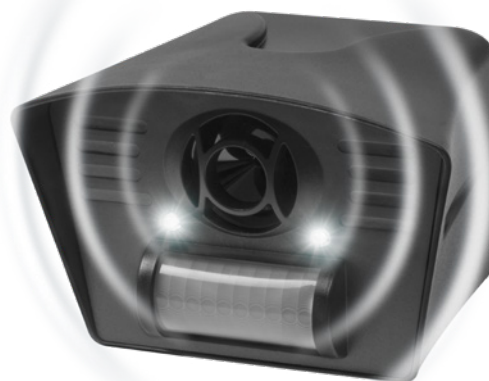

Art.-No.: 60049

Dog-Cat Chaser LED

For problems with cats and dogs

The Dog-Cat Chaser LED is designed to repel cats, dogs and even raccoons from your garden in a humane and convenient way. Cats and dogs are beloved pets, but when other people's pets enter your garden or even your house you have to draw the line.

The product uses a PIR motion sensor to detect unwelcome animals in a range of approximately 7 metres. When an animal enters the area, the Dog-Cat Chaser LED emits sounds that are inaudible to most human ears, but very annoying for cats and dogs. The strobe light is an additional deterrent for many animals. They will eventually look for quieter places to do their business.

Specifications

- **Range:** approx. 7 m²
- **Frequency:** 18 – 60 kHz
- **Motion sensor:** coverage angle: 110°, 7 m reach
- **LED:** Stroboscope
- **Battery:** 5 x AA 1.5 V
- **On/Off switch**