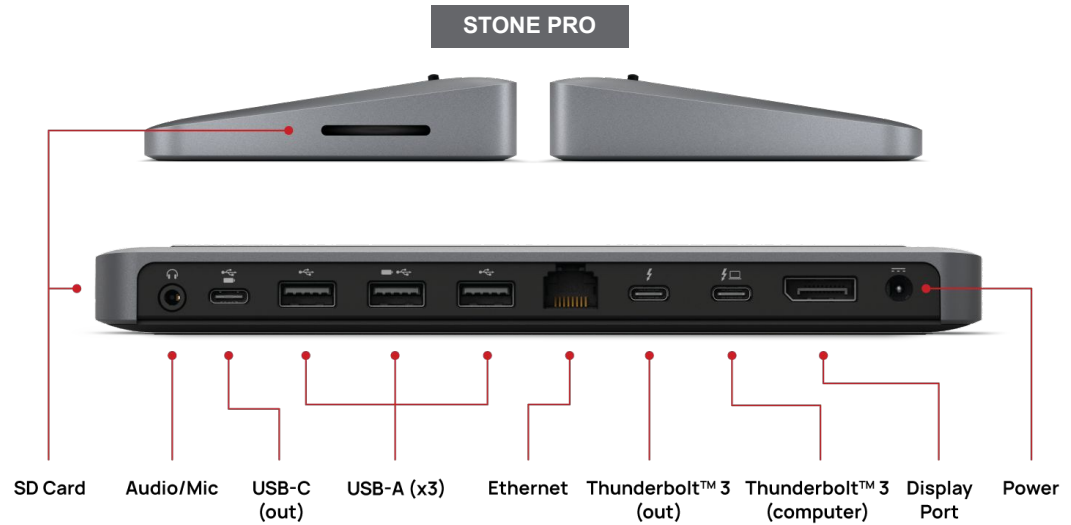

PLAY VIDEO

STONE LITE

HDMI 2.0
1 x 4K/60 Hz
2 x 4K/60 Hz

USB-A 2.0

USB-C 3.1

USB-C Charging Port

PLAY VIDEO

STONE II

USB-A (x3)

Ethernet

HDMI 2.0
1 x 4K/30 Hz

USB-C 3.1 Charging Port

USB-C 3.1

[PLAY VIDEO](#)

	Stone Pro	Caldigit TS3	Belkin Thunderbolt 3 Dock Pro
Integrated Laptop Stand:	Yes	No	No
Material:	Zinc/Plastic	Aluminum/Plastic	Aluminum/Plastic
Thunderbolt™ 3:	In: 1, Out: 1	In: 1, Out: 1	In: 1, Out: 1
DisplayPort:	1 x DP 1.2	1 x DP 1.2	1 x DP 1.4
Charging Capability:	87 W	87 W	85 W
USB-C 3.1 Ports:	1 x 10 Gb/s	1 x 10 Gb/s & 1 x 5 Gb/s	1 x 10 Gb/s
USB-A Ports:	3 x 5 Gb/s	5 x 5 Gb/s	1 x 10 Gb/s & 4 x 5 Gb/s
Monitor Support:	2 x 4K/60 Hz or 1 x 5K/60 Hz	2 x 4K/60 Hz or 1 x 5K/60 Hz	2 x 4K/60 Hz or 1 x 8K/30 Hz

All models feature an SD card, Gigabit Ethernet Port, 3.5 mm Mic/Audio Jack and Power Adapter.