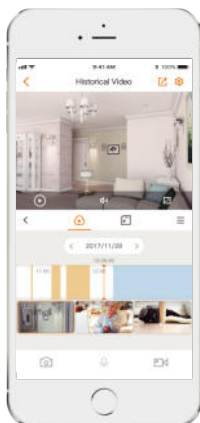

Cloud Service

Live video, storage, and more

Stay close with what you care

With Cloud service, you will have access to what you care as long as Internet is available. You can record daily or motion videos on Cloud and play back anytime anywhere.