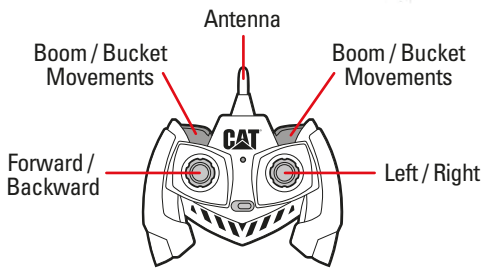

# Cat® Radio Control 1:35 Scale 336 Hydraulic Excavator

ITEM NUMBER  
**23001**  
1:35 SCALE

Size: 29.5 x 9.0 x 20.5 in.

## CONSTRUCTION RC

FULL FUNCTION  
RADIO CONTROL

FREQUENCY  
2.4 GHZ

LONG PLAY TIME

AUTHENTIC SCALE  
MODEL

**8+** Diecast Masters scale models are adult collectibles, not toys. Not intended for children under 14.