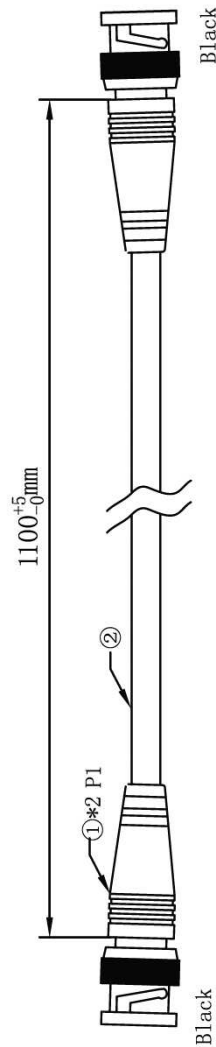

Picture

Structure

Connection

Packing

- packing instruction: 1. Play round roll with karzai tied with, each with two cable tie;
 2. Article 1 with a valve bag, two heads down, as below;
 3. A barcode label in the central stick the valve bag .

NO	Name of materials	Specification
①	BNC Plug PVC	BNC plug 55P black plug PVC
②	PE	LDPE2426F
③	Cable	1/0.78Cu+144/0.10 CCS Cable
④	Rope	Black Rope
⑤	Packing	Valve bag
⑥	inner carton master carton	360*300*300mm 378*318*330mm

Product Name :

CC TV Cable (RG 59)

Drawn' d Date

2010 4.17