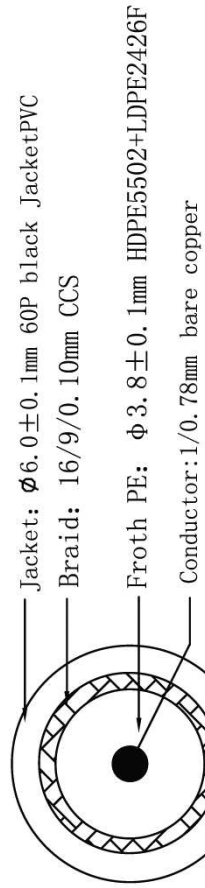

Picture

Structure

Connection

Packing

- packing instruction: 1. Play round roll with karzai tied with, each with two cable tie;
 2. Article 1 with a valve bag, two heads down, as below;
 3. A barcode label in the central stick the valve bag .

NO	Name of materials	Specification
①	BNC Plug PVC	BNC plug 55P black plug PVC
②	PE	LDPE2426F
③	Cable	1/0.78Cu+144/0.10 CCS Cable
④	Rope	Black Rope
⑤	Packing	Valve bag
⑥	inner carton master carton	360*300*300mm 378*318*330mm

Product Name :

CC TV Cable (RG 59)

Drawn' d Date

2010 4.17