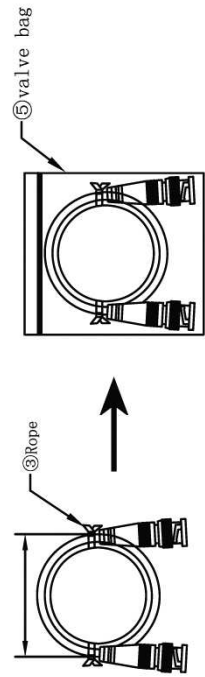

Picture

Structure

Connection

Packing

- packing instruction: 1. Play round roll with karzai tied with, each with two cable tie;
 2. Article 1 with a valve bag, two heads down, as below;
 3. A barcode label in the central stick the valve bag .

NO	Name of materials	Specification
①	BNC Plug PVC	BNC plug 55P black plug PVC
②	PE	LDPE2426F
③	Cable	1/0.78Cu+144/0.10 CCS Cable
④	Rope	Black Rope
⑤	Packing	Valve bag
⑥	inner carton master carton	360*300*300mm 378*318*330mm

Product Name :

CC TV Cable (RG 59)

Drawn' d Date

2010 4.17