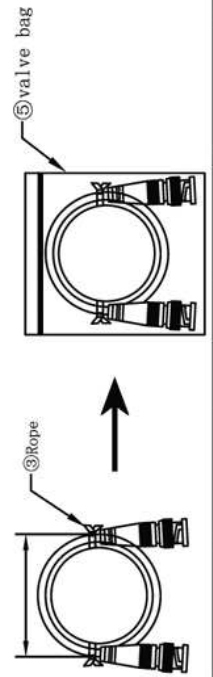

Picture

Structure

Connection

Packing

- packing instruction: 1. Play round roll with karzai tied with, each with two cable tie;  
 2. Article 1 with a valve bag, two heads down, as below;  
 3. A barcode label in the central stick the valve bag .

NO	Name of materials		Specification
①	BNC Plug	BNC plug	55P black plug PVC LDPE2426F
	P1	PVC	
		PE	
②	Cable	1/0.78Cu+144/0.10 CCS Cable	
③	Rope	Black Rope	
④	Packing	Valve bag	
⑤	inner carton	360*300*300mm	
⑥	master carton	378*318*330mm	

**Product Name:**

CCTV Cable (RG 59)

Drawn' dDate

2010.9.13