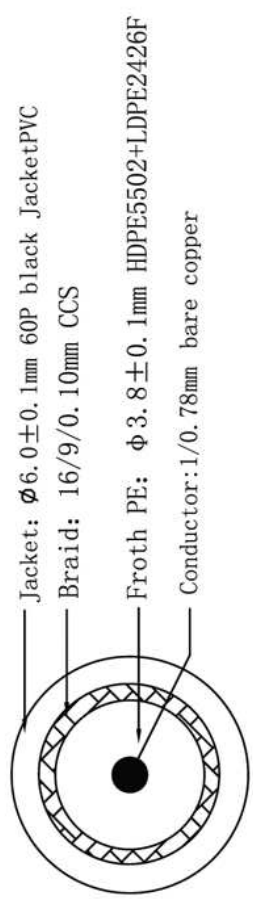

Picture

Structure

Connection

Packing

- packing instruction: 1. Play round roll with karzai tied with, each with two cable tie;  
 2. Article 1 with a valve bag, two heads down, as below;  
 3. A barcode label in the central stick the valve bag .

NO	Name of materials		Specification
①	BNC Plug	BNC plug	55P black plug PVC LDPE2426F
	P1	PVC	
		PE	
②	Cable	1/0.78Cu+144/0.10 CCS Cable	
③	Rope	Black Rope	
④	Packing	Valve bag	
⑤	inner carton	360*300*300mm	
⑥	master carton	378*318*330mm	

**Product Name:**

CCTV Cable (RG 59)

Drawn' dDate

2010.9.13