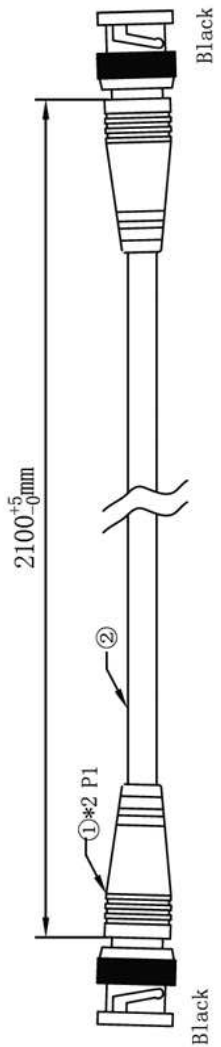

Picture

Structure

Connection

Packing

- packing instruction: 1. Play round roll with karzai tied with, each with two cable tie;  
 2. Article 1 with a valve bag, two heads down, as below;  
 3. A barcode label in the central stick the valve bag .

NO	Name of materials		Specification
①	BNC Plug	BNC plug	55P black plug PVC LDPE2426F
	P1	PVC	
		PE	
②	Cable	1/0.78Cu+144/0.10 CCS Cable	
③	Rope	Black Rope	
④	Packing	Valve bag	
⑤	inner carton	360*300*300mm	
⑥	master carton	378*318*330mm	

**Product Name:**

CCTV Cable (RG 59)

Drawn' dDate

2010.9.13