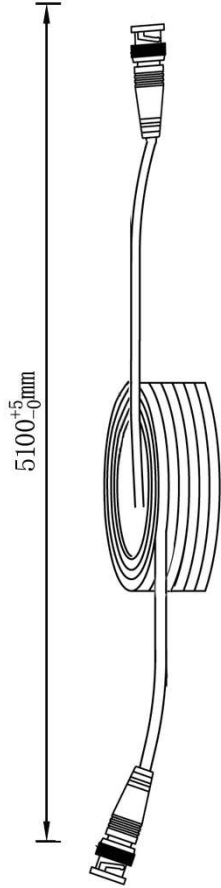

Picture

Structure

Connection

Packing

NO	Name of materials	Specification
①	P1 BNC Plug PVC PE	BNC plug 55P black plug PVC LDPE2426F
②	Cable	1/0.78Cu+144/0.10 CCS Cable
③	Rope	Black Rope
④	Packing	PE shrink
⑤	inner carton	360*300*300mm
⑥	master carton	378*318*330mm

Product Name :

CC TV Cable (RG 59)

Drawn' d/Date

2010.11.30