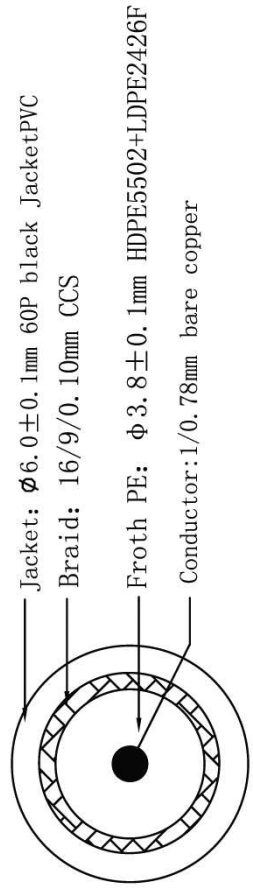

Picture

Structure

Connection

Packing

NO	Name of materials	Specification
①	P1 BNC Plug PVC PE	BNC plug 55P black plug PVC LDPE2426F
②	Cable	1/0.78Cu+144/0.10 CCS Cable
③	Rope	Black Rope
④	Packing	PE shrink
⑤	inner carton	360*300*300mm
⑥	master carton	378*318*330mm

Product Name :

CC TV Cable (RG 59)

Drawn' d/Date

2010.11.30