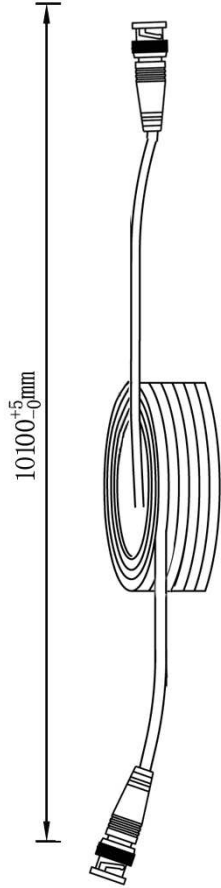

Picture

Structure

Connection

Packing

NO	Name of materials	Specification
①	BNC Plug PVC PE	BNC plug 55P black plug PVC LDPE2426F
②	Cable	1/0.78Cu+144/0.10 CCS Cable
③	Rope	Black Rope
④	Packing	PE shrink
⑤	inner carton	360*300*300mm
⑥	master carton	378*318*330mm

Product Name :	CC TV Cable (RG 59)