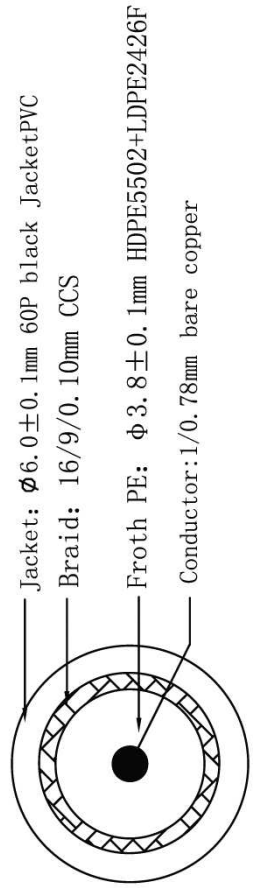

Picture

Structure

Connection

Packing

NO	Name of materials	Specification
①	BNC Plug PVC PE	BNC plug 55P black plug PVC LDPE2426F
②	Cable	1/0.78Cu+144/0.10 CCS Cable
③	Rope	Black Rope
④	Packing	PE shrink
⑤	inner carton	360*300*300mm
⑥	master carton	378*318*330mm

Product Name :	CC TV Cable (RG 59)