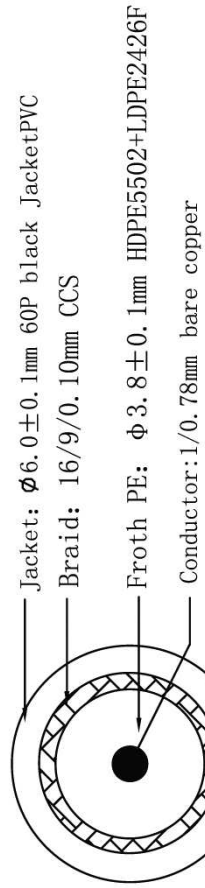

Picture

Structure

Connection

Packing

NO	Name of materials	Specification
①	P1 BNC Plug PVC PE	BNC plug 55P black plug PVC LDPE2426F
②	Cable	1/0.78Cu+144/0.10 CCS Cable
③	Rope	Black Rope
④	Packing	PE shrink
⑤	inner carton	440*225*350mm
⑥	master carton	458*243*380mm

Product Name :	CC TV Cable (RG 59)