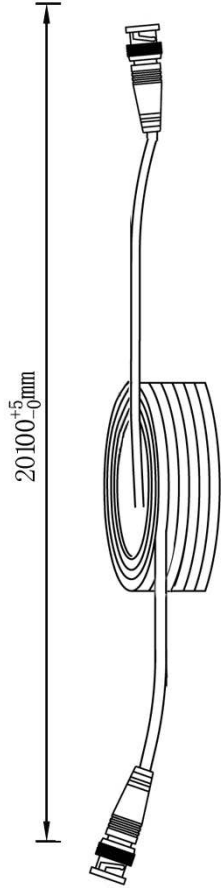

Picture

Structure

Connection

Packing

NO	Name of materials	Specification
①	P1 BNC Plug PVC PE	BNC plug 55P black plug PVC LDPE2426F
②	Cable	1/0.78Cu+144/0.10 CCS Cable
③	Rope	Black Rope
④	Packing	PE shrink
⑤	inner carton	440*225*350mm
⑥	master carton	458*243*380mm

Product Name :	CC TV Cable (RG 59)