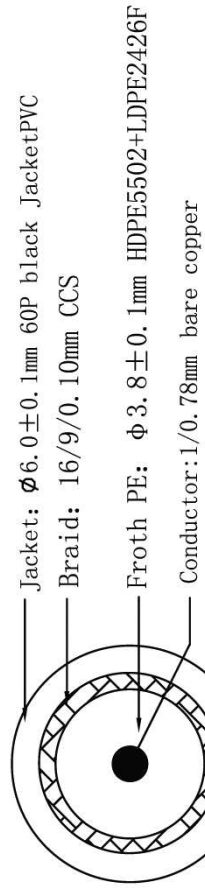

Picture

Structure

Connection

Packing

NO	Name of materials	Specification
①	BNC Plug PVC PE	BNC plug 55P black plug PVC LDPE2426F
②	Cable	1/0.78Cu+144/0.10 CCS Cable
③	Rope	Black Rope
④	Packing	PEshrink
⑤	inner carton	440*225*350mm
⑥	master carton	458*243*380mm

Product Name :

CC TV Cable (RG 59)

Drawn' d/Date

2011.5.15