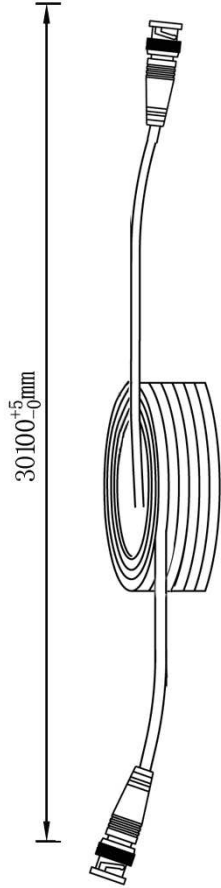

Picture

Structure

Connection

Packing

NO	Name of materials	Specification
①	BNC Plug PVC PE	BNC plug 55P black plug PVC LDPE2426F
②	Cable	1/0.78Cu+144/0.10 CCS Cable
③	Rope	Black Rope
④	Packing	PEshrink
⑤	inner carton	440*225*350mm
⑥	master carton	458*243*380mm

Product Name :

CC TV Cable (RG 59)

Drawn' d/Date

2011.5.15