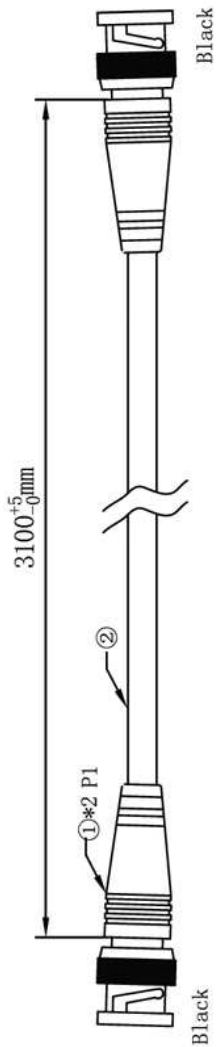

Picture

Structure

Connection

Packing

- packing instruction: 1. Play round roll with karzai tied with, each with two cable tie;
 2. Article 1 with a valve bag, two heads down, as below;
 3. A barcode label in the central stick the valve bag .

NO	Name of materials	Specification
①	BNC Plug PVC	BNC plug 55P black plug PVC
②	PE	LDPE2426F
③	Cable	1/0.78Cu+144/0.10 CCS Cable
④	Rope	Black Rope
⑤	Packing	Valve bag
⑥	inner carton master carton	360*300*300mm 378*318*330mm

Product Name :	CC TV Cable (RG 59)	
		Drawn' dDate 2010.9.30