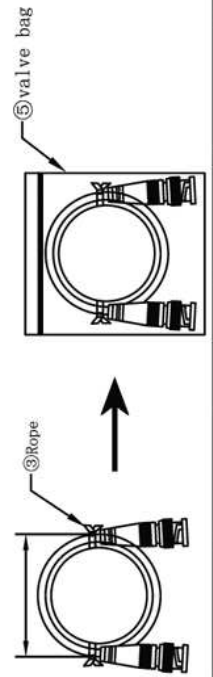

Picture

Structure

Connection

Packing

- packing instruction: 1. Play round roll with karzai tied with, each with two cable tie;
 2. Article 1 with a valve bag, two heads down, as below;
 3. A barcode label in the central stick the valve bag .

NO	Name of materials	Specification
①	BNC Plug PVC	BNC plug 55P black plug PVC
②	PE	LDPE2426F
③	Cable	1/0.78Cu+144/0.10 CCS Cable
④	Rope	Black Rope
⑤	Packing	Valve bag
⑥	inner carton master carton	360*300*300mm 378*318*330mm

Product Name :	CC TV Cable (RG 59)	
		Drawn' dDate 2010.9.30