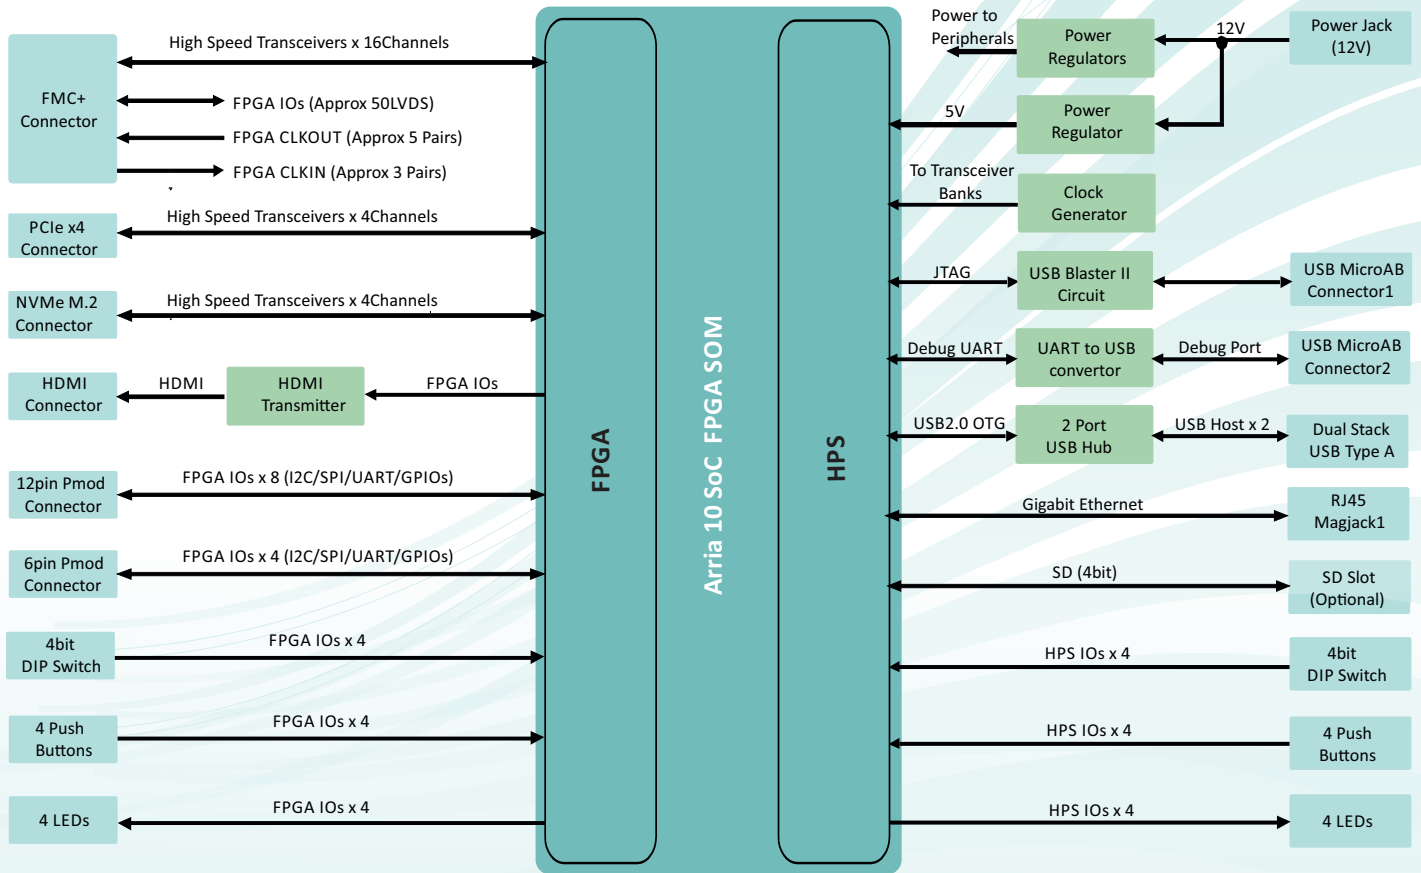

Development Platform iW-RainboW-G24D Arria 10 SoC/FPGA FMC+ Dev-Kit

**iW-RainboW-G24D
HIGHLIGHTS**

SPECIFICATIONS

High Performance SoC FPGA SOM Carrier Board Block Diagram

OS SUPPORT

Linux 4.9.78

DELIVERABLES

Arria 10 SoC / FPGA FMC+ Dev-Kit
Board Support Package
User Manual

OPTIONAL KITS/Modules

Arria 10 SoC SOM

CUSTOM DEVELOPMENT

BSP Development/OS Porting
Custom SOM/Carrier Development
Custom Application/GUI Development
Design Review and Support