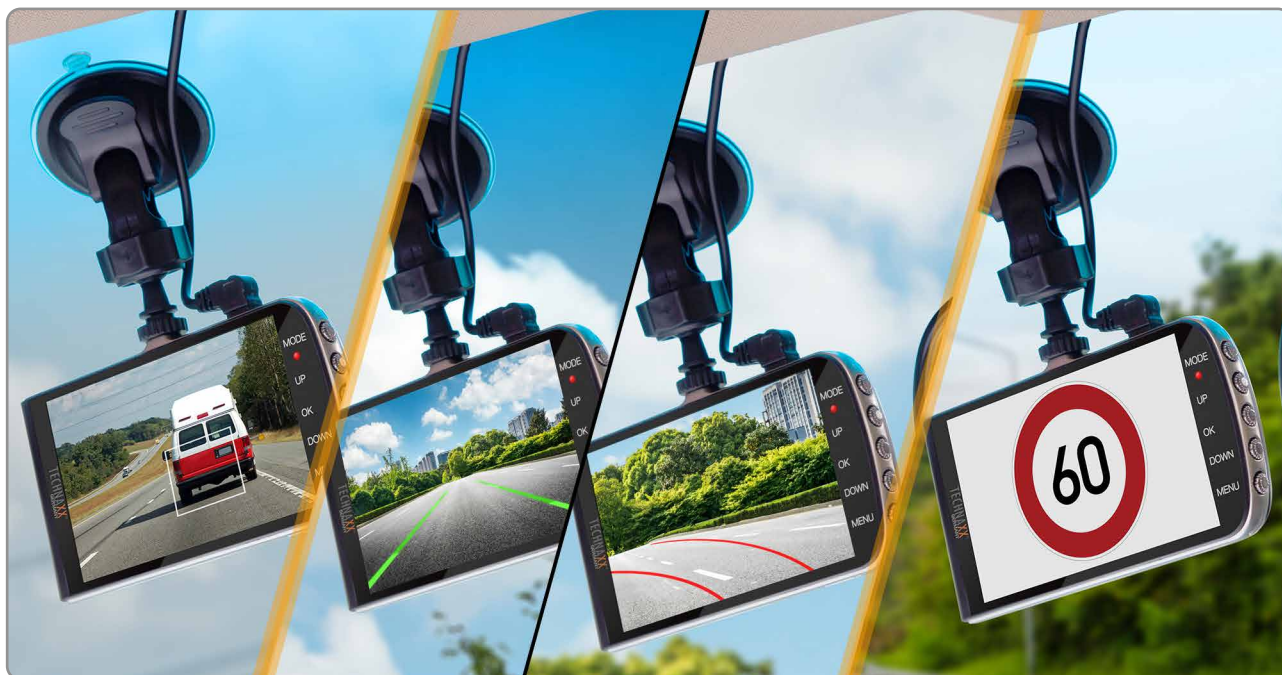

Dashcam with assistance systems TX-167

Front collision warning

Lane departure warning

Speed sign recognition

Full HD Video resolution

Wide angle

4" Screen

Loop video recording

G-Sensor

MicroSD slot

- Recognises speed signs up to 160km/h
- Front collision warning
- Lane departure warning
- Loop video recording
- G-Sensor for file protection
- Big 4" LCD screen
- Media playback
- Sound captures with microphone
- Voice output in different languages

Technical specifications:

- Working modes: DVR / Picture / Playback
- Display size / resolution: 10cm (4") / 800 x 480px
- Video resolution: 1920 x 1080px (FHD) / 30fps
- Picture resolution: Max. 2992 x 1696px (5MP)
- Video/Picture saving format: .TS / .JPG
- Power supply: DC12V (cigarette lighter socket)
- Working voltage: DC5V
- Supported MicroSD-card: 8-128GB; class10
- Lens angle: 110° horizontal, 60° vertical, 130° wide angle
- Working temperature: -10°C – 60°C
- Power cord length: 3.5m
- Languages: EN, FR, DE, ES, IT, PL, CZ, NL
- Product size / weight:
11.6 (L) x 6.4 (W) x 3.4cm (H) / 150g