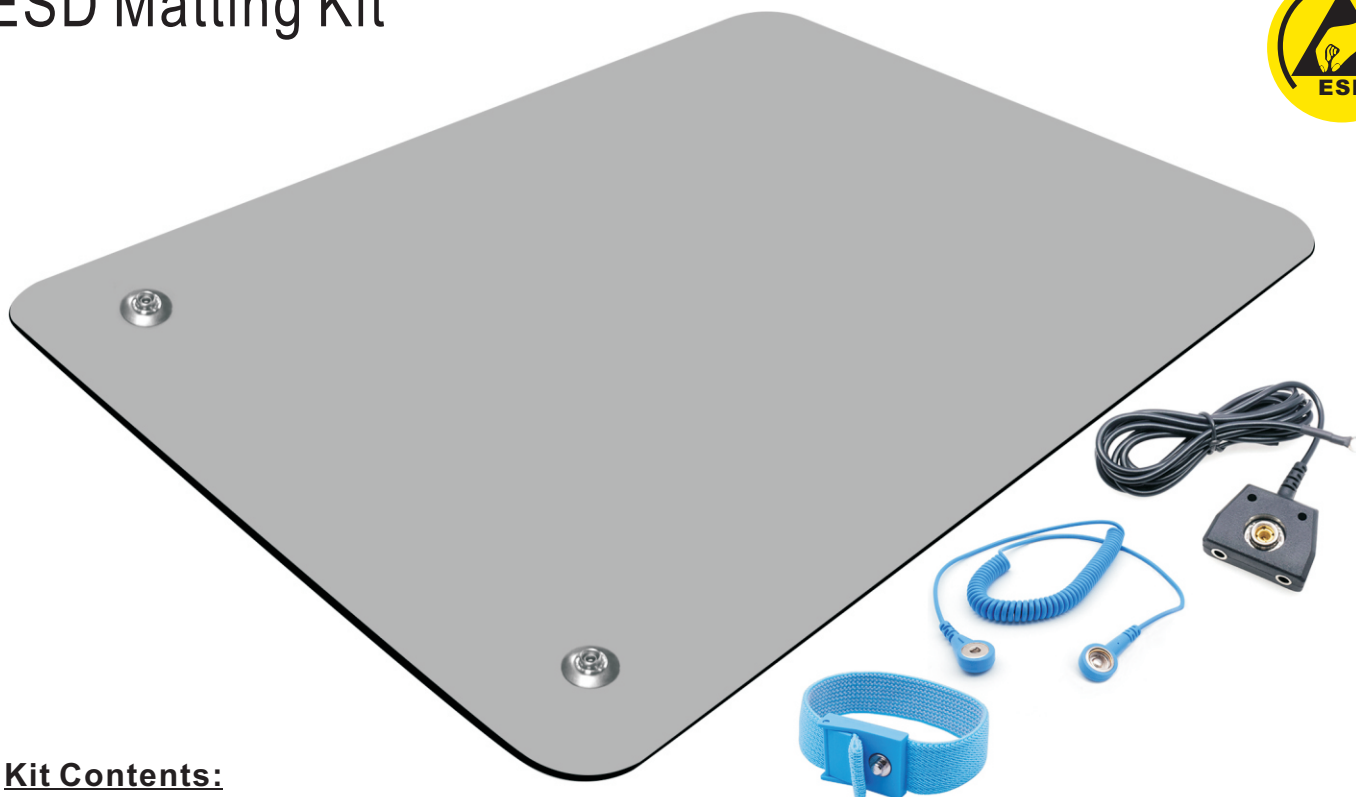

ESD Matting Kit

Kit Contents:

1x ESD Mat

- 610 x 900 x 2mm
- with two 10mm studs in two corners
- Surface resistance $10^7 - 10^9 \Omega$
- Grey color

1x Standard Wrist Strap

- 4mm Stud anti-static wrist strap
- Adjustable fabric band
- Blue color

1x ESD cord coil

- 2.4 meter spiral cord coil
- 4 mm / 10 mm snap connection
- Blue color

1x ESD grounding cord

- 1.8 meter straight lead
- 10mm stud with 2x banana socket termination
- M4 ring terminal earth contact
- Black color