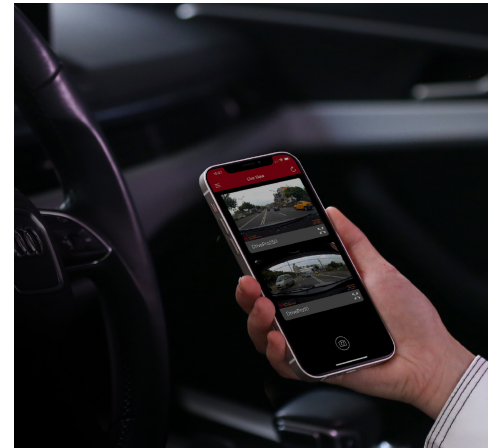

Dual Camera Dashcam DrivePro 620

The DrivePro 620 is the ultimate pair of dashcams combining Transcend's DrivePro 250 as the front camera and DrivePro 10 as the rear camera. Featuring high-sensitivity image sensors, it delivers crystal clear sharpness and night images even in low light. 1080P Full HD recording at 60fps ensures smooth image capture and clear critical shots. With built-in safety functions like a head-up display, emergency recording, and more, the DrivePro 620 is bound to protect your journey all round.

Vision in the dark

The DrivePro 620 is the ultimate in dashcam technology, pairing Transcend's DrivePro 250 as a front camera and DrivePro 10 as a rear camera. Both feature a high-sensitivity image sensor to capture high-resolution images in superb, rich color even in low light. Supporting 1080P Full HD recording at 60fps, the DrivePro 620 offers smooth footage as well as crisp still images.

Dual camera recording, double the safety.

Packed with compact front and rear cameras, the DrivePro 620 monitors both the road ahead and behind simultaneously in ultra-high resolution, which means extra security for your journey. The 140° wide-angle view makes sure no details are missed. Plenty of smart functions make every journey safer.

Wi-Fi connectivity

The DrivePro 620 features Wi-Fi connectivity to connect it to the exclusive DrivePro App for real-time footage playback and download. When Wi-Fi is activated in the front camera, the rear camera will be automatically connected to Wi-Fi as well. This means ease of access to video evidence for reporting incidents to law enforcement and insurance companies without having to remove the memory card.