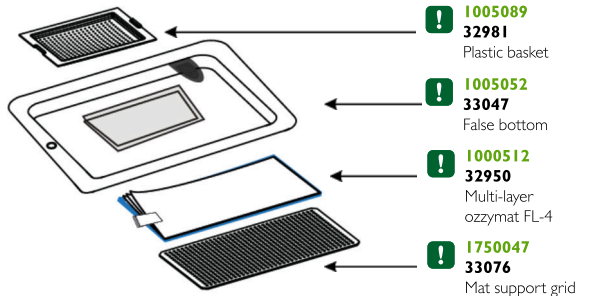

SW-37 MOBILE HEAVYWEIGHT PARTS WASHER SINK DIAGRAM

- **D3F0 NUMBER**
- **LEGACY NUMBER**
- **HOME**
- **VIEW DIGITAL**

FRONT VIEW