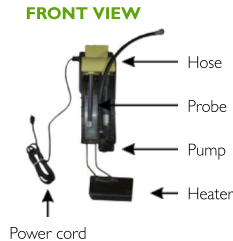

- ! **1000532 33058**
Control assembly 220V
(includes: pass thru, support bracket, control box assembly, heater assembly, probe, pump assembly, and hose kit)
(DOES NOT INCLUDE POWER CORD)

ADDITIONAL PARTS FOR SW-37 MODEL: