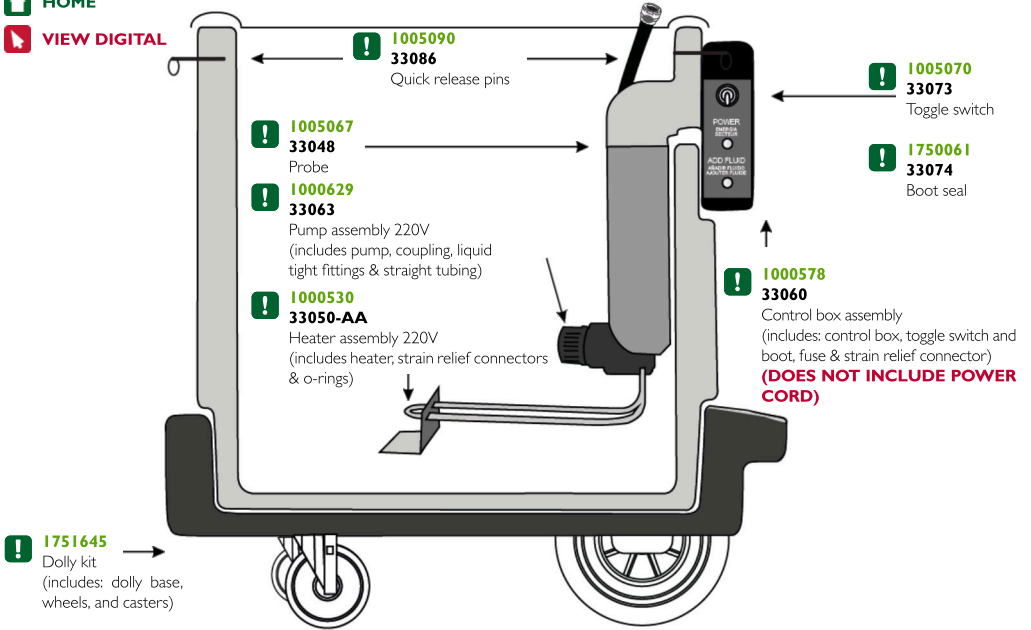

SW-37 MOBILE HEAVYWEIGHT PARTS WASHER SINK DIAGRAM

- **D3F0 NUMBER**
- **LEGACY NUMBER**
- **HOME**
- **VIEW DIGITAL**

FRONT VIEW

REAR VIEW

SW-37 MOBILE HEAVYWEIGHT PARTS WASHER BASE DIAGRAM

- ! **D3F0 NUMBER**
- LEGACY NUMBER**
- ! **HOME**
- ! **VIEW DIGITAL**

- ! **1000532 33058**
Control assembly 220V
(includes: pass thru, support bracket, control box assembly, heater assembly, probe, pump assembly, and hose kit)
(DOES NOT INCLUDE POWER CORD)

ADDITIONAL PARTS FOR SW-37 MODEL: