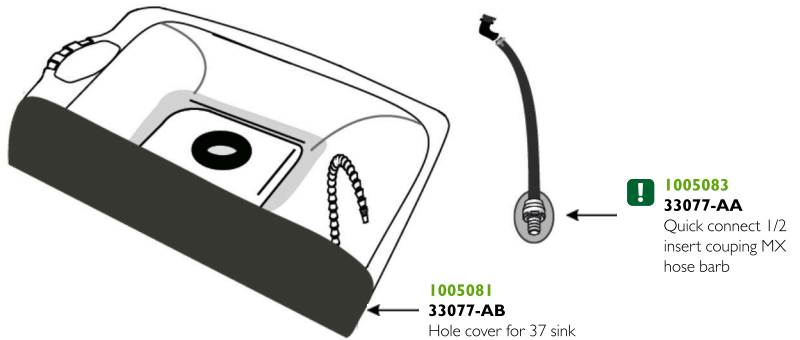

SW-37 MOBILE HEAVYWEIGHT PARTS WASHER SINK DIAGRAM

- **D3F0 NUMBER**
- **LEGACY NUMBER**
- **HOME**
- **VIEW DIGITAL**

FRONT VIEW

REAR VIEW