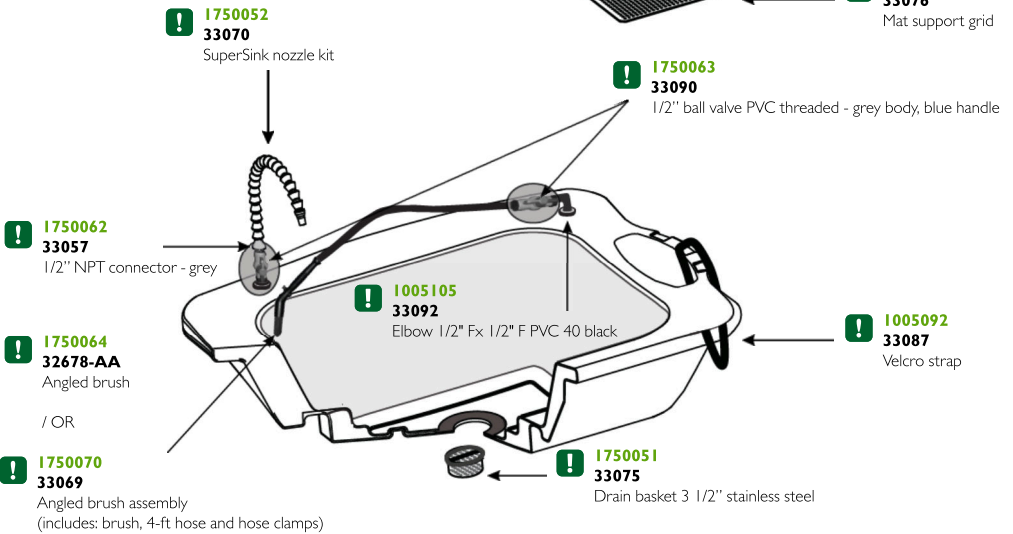

SW-37 MOBILE HEAVYWEIGHT PARTS WASHER

-  D3F0 NUMBER
-  LEGACY NUMBER
-  HOME
-  VIEW DIGITAL

1753378 / 1752926
33331 / 32947
(UK / EU Codes)

SmartWasher[®]
BIOREMEDIATING parts washing system

CRC INDUSTRIES EUROPE BY
smartwashereurope.com
SmartWasherEU@crcind.com
SWtechsupport.emeia@crcind.com

SW-37 MOBILE HEAVYWEIGHT PARTS WASHER SINK DIAGRAM

- **D3F0 NUMBER**
- **LEGACY NUMBER**
- **HOME**
- **VIEW DIGITAL**

FRONT VIEW

REAR VIEW

SW-37 MOBILE HEAVYWEIGHT PARTS WASHER BASE DIAGRAM

- ! **D3F0 NUMBER**
- LEGACY NUMBER**
- ! **HOME**
- ! **VIEW DIGITAL**

- ! **1000532 33058**
Control assembly 220V
(includes: pass thru, support bracket, control box assembly, heater assembly, probe, pump assembly, and hose kit)
(DOES NOT INCLUDE POWER CORD)

ADDITIONAL PARTS FOR SW-37 MODEL: