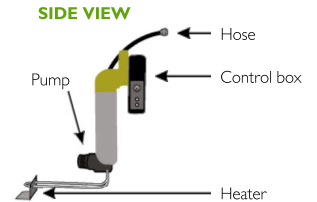

- ! **1000532 33058**
Control assembly 220V
(includes: pass thru, support bracket, control box assembly, heater assembly, probe, pump assembly, and hose kit)
(DOES NOT INCLUDE POWER CORD)

ADDITIONAL PARTS FOR SW-37 MODEL: