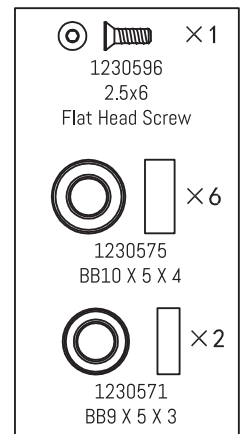

Gearbox Assembly

1X30XXX

Upgraded parts/
verbesserte Tuningteile /
pièces améliorées

1:10 EP Crawler CR3.4 "SHERPA-PRO"

PRO
VERSION

Programmable
Hobbywing
Quicrun ESC

  × 2
1230601
3x14
CAP Screw

1330629

25kgs MG servo