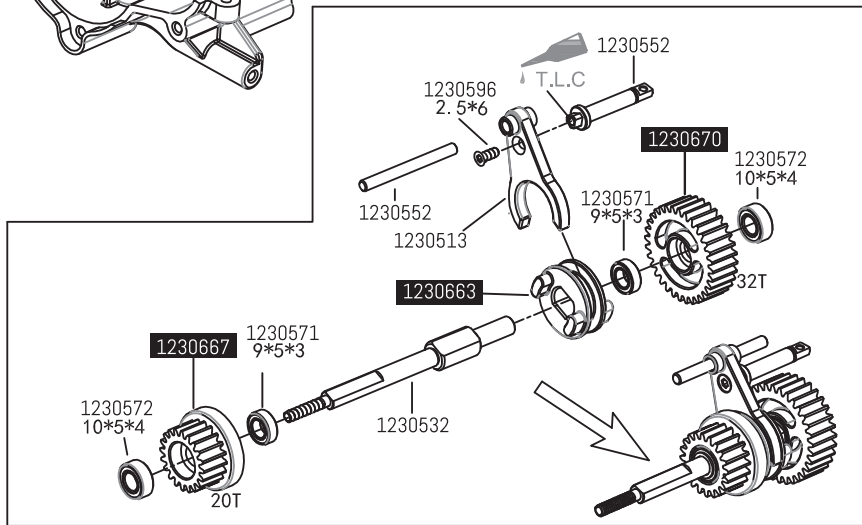

Gearbox Assembly

1X30XXX

Upgraded parts/
verbesserte Tuningteile /
pièces améliorées

1:10 EP Crawler CR3.4 "SHERPA-PRO"

PRO
VERSION

Programmable
Hobbywing
Quicrun ESC

  × 2
1230601
3x14
CAP Screw

1330629

25kgs MG servo