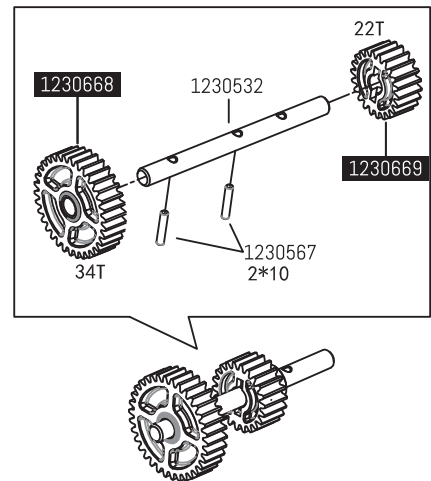

Gearbox Assembly

1X30XXX

Upgraded parts/
verbesserte Tuningteile /
pièces améliorées

1:10 EP Crawler CR3.4 "SHERPA-PRO"

PRO
VERSION

Programmable
Hobbywing
Quicrun ESC

  × 2
1230601
3x14
CAP Screw

1330629

25kgs MG servo