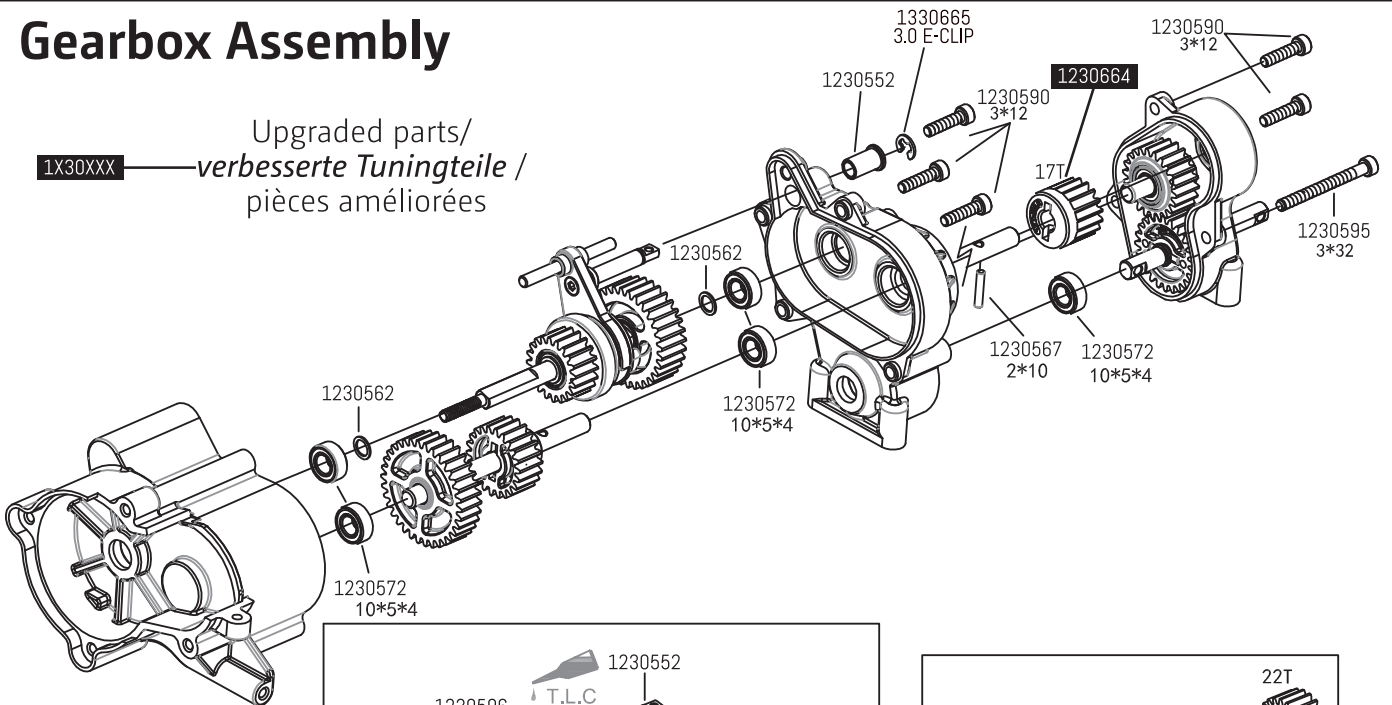

Gearbox Assembly

1X30XXX

Upgraded parts/
verbesserte Tuningteile /
pièces améliorées

1:10 EP Crawler CR3.4 "SHERPA-PRO"

PRO
VERSION

Programmable
Hobbywing
Quicrun ESC

  × 2
1230601
3x14
CAP Screw

1330629

25kgs MG servo