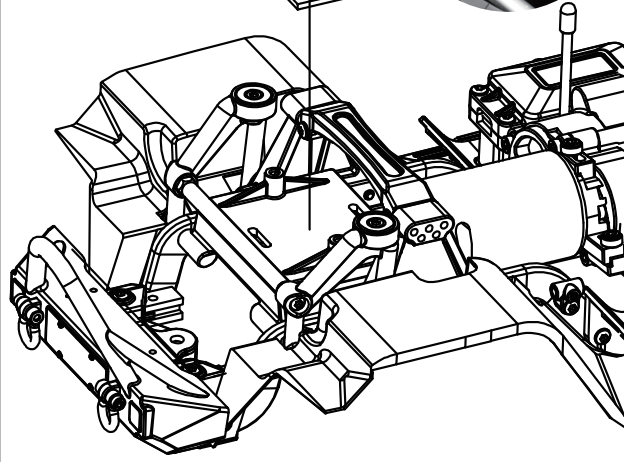

Gearbox Assembly

1X30XXX

Upgraded parts/
verbesserte Tuningteile /
pièces améliorées

1:10 EP Crawler CR3.4 "SHERPA-PRO"

PRO
VERSION

Programmable
Hobbywing
Quicrun ESC

  × 2
1230601
3x14
CAP Screw

1330629

25kgs MG servo