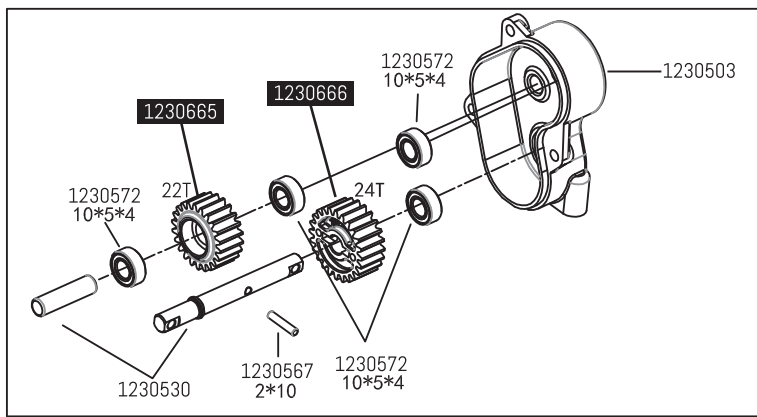

Gearbox Assembly

1X30XXX

Upgraded parts/
verbesserte Tuningteile /
pièces améliorées

1:10 EP Crawler CR3.4 "SHERPA-PRO"

PRO
VERSION

Programmable
Hobbywing
Quicrun ESC

  × 2
1230601
3x14
CAP Screw

1330629

25kgs MG servo