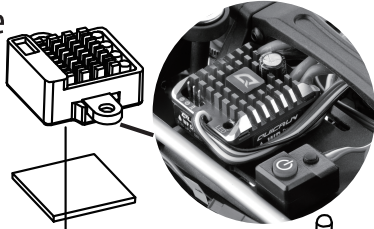

Gearbox Assembly

1X30XXX

Upgraded parts/
verbesserte Tuningteile /
pièces améliorées

1:10 EP Crawler CR3.4 "SHERPA-PRO"

PRO
VERSION

Programmable
Hobbywing
Quicrun ESC

  × 2
1230601
3x14
CAP Screw

1330629

25kgs MG servo