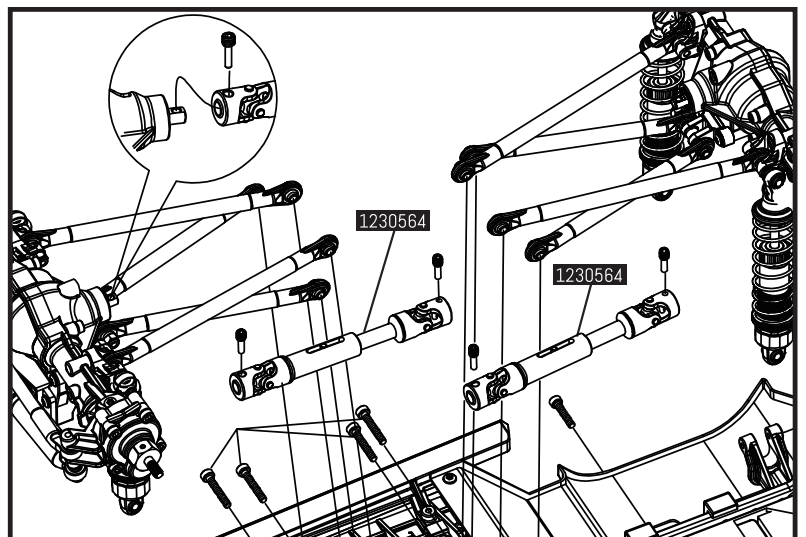

Gearbox Assembly

1X30XXX

Upgraded parts/
verbesserte Tuningteile /
pièces améliorées

1:10 EP Crawler CR3.4 "SHERPA-PRO"

PRO
VERSION

Programmable
Hobbywing
Quicrun ESC

  × 2
1230601
3x14
CAP Screw

1330629

25kgs MG servo