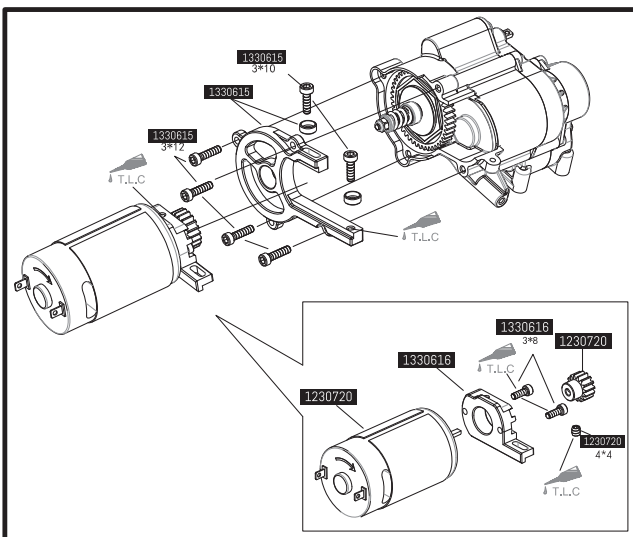

Gearbox Assembly

1X30XXX

Upgraded parts/
verbesserte Tuningteile /
pièces améliorées

1:10 EP Crawler CR3.4 "SHERPA-PRO"

PRO
VERSION

Programmable
Hobbywing
Quicrun ESC

  × 2
1230601
3x14
CAP Screw

1330629

25kgs MG servo