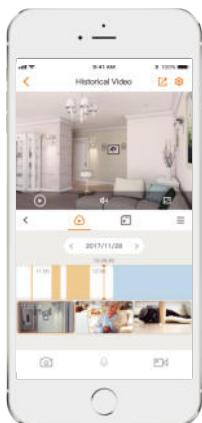

Wi-Fi Connection

IEEE802.11b/g/n(2.4GHz)

Stay close with what you care

With Cloud service, you will have access to what you care as long as Internet is available. You can record daily or motion videos on Cloud and playback anytime anywhere.