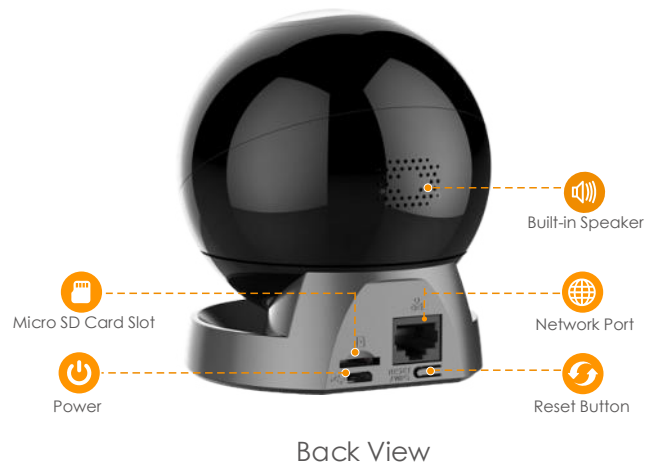

imou

Rex 4MP

4MP H.265 Wi-Fi Pan & Tilt Camera

With 4MP QHD live monitoring and pan & tilt feature, Rex 4MP ensures every corner of your home completely covered. Human Detection quickly finds human targets in the images and sends a notification to you. With built-in spotlight and siren, Rex 4MP actively keeps unwelcome visitors away from what you care about. Privacy Mode helps protect your personal privacy when you are home, and Smart Tracking function lets the camera follows moving objects when it detects motion.

Abnormal Sound Alarm

Sends alerts to your smartphone when it detects abnormal sound

Auto-tour

Survey the area 360° horizontally or tour between favorite points

Diversified Storage

Supports NVR, Cloud Storage or Micro SD card (up to 256GB)

Specifications

Camera

1/2.7" 4 Megapixel Progressive CMOS
 4MP (2560 x 1440)
 Night Vision: 10m(33ft) Distance
 3.6mm Fixed Lens
 Field of View : 92° (H), 48° (V), 109° (D)
 355° Pan & 0~90° Tilt

Video & Audio

Auxiliary Interface

Micro SD Card Slot (up to 256GB)
 Built-in Mic & Speaker
 Reset Button

General

DC 5V1.5A Power Supply
 Power Consumption:<5.5W
 Working Environment:-10° C~+45° C, Less Than 95%RH
 Dimensions: 90 x 90 x 107.4mm (3.5 x 3.5 x 4.3inch)
 Weight: 256g (0.56lb)
 CE, FCC