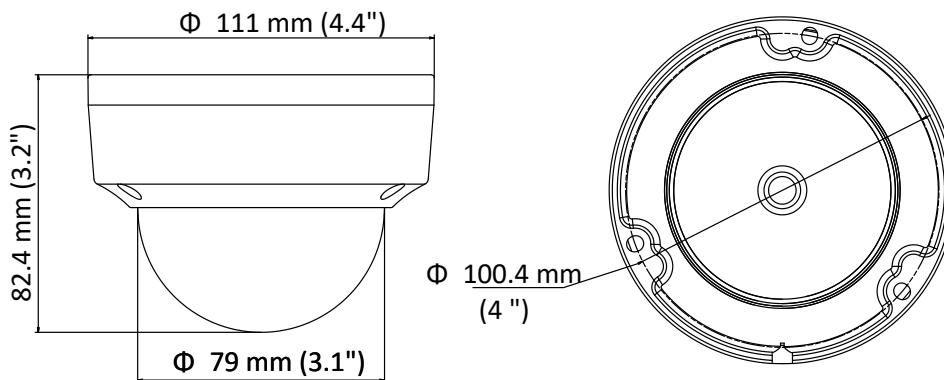

Dimension

Accessories

Distributed by

HIKVISION®

Headquarters

No.555 Qianmo Road, Binjiang District,
Hangzhou 310051, China
T +86-571-8807-5998
overseasbusiness@hikvision.com

Hikvision USA
T +1-909-895-0400
sales.usa@hikvision.com

Hikvision Italy
T +39-0438-6902
info.it@hikvision.com

Hikvision Singapore
T +65-6684-4718
sg@hikvision.com

Hikvision Africa
T +27 (10) 0351172
sale.africa@hikvision.com

Hikvision Europe
T +31-23-55-42-770
info.eu@hikvision.com

Hikvision France
T +33(0)1-85-330-450
info.fr@hikvision.com

Hikvision Oceania
T +61-2-8599-4233
salesau@hikvision.com

Hikvision Hong Kong
T +852-2151-1761

Hikvision Middle East
T +971-4-8816086
salesme@hikvision.com

Hikvision Spain
T +34-91-737-16-55
info.es@hikvision.com

Hikvision Canada
T +1-909-895-0400
sales.usa@hikvision.com

Hikvision Russia
T +7-495-669-67-99
saleru@hikvision.com

Hikvision Poland
T +48-22-460-01-50
poland@hikvision.com

Hikvision Korea
T +82-31-731-8841
sales.korea@hikvision.com

Hikvision India
T +91-22-28469900
sales@pramahikvision.com

Hikvision UK
T +01628-902140
support.uk@hikvision.com

Hikvision Brazil
T +55 11 3318-0050
Latam.support@hikvision.com