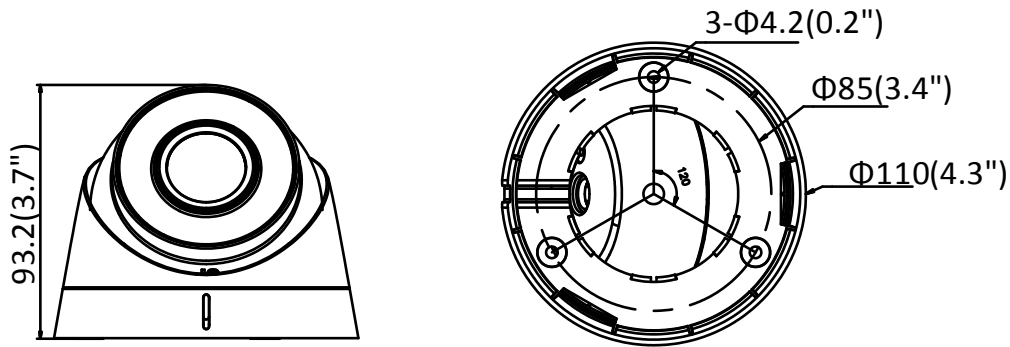

Dimensions

Unit:mm(inch)

Accessories

Distributed by