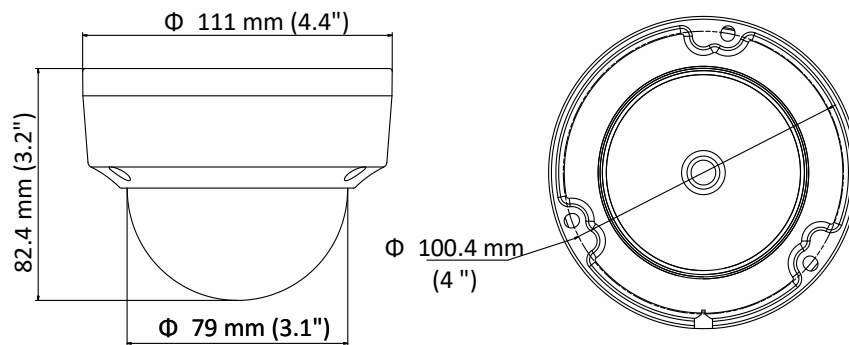

Protocols	TCP/IP, ICMP, HTTP, HTTPS, FTP, DHCP, DNS, DDNS, RTP, RTSP, RTCP, PPPoE, NTP, UPnP, SMTP, SNMP, IGMP, 802.1X, QoS, IPv6, UDP, Bonjour
General Function	Anti-flicker, heartbeat, mirror, password protection, privacy mask, watermark, IP address filter
Firmware Version	5.5.3
API	ONVIF (PROFILE S, PROFILE G), ISAPI
Simultaneous Live View	Up to 6 channels
User/Host	Up to 32 users 3 levels: Administrator, Operator and User
Client	iVMS-4200, Hik-Connect, iVMS-5200
Web Browser	IE8+, Chrome 31.0-44, Firefox 30.0-51, Safari 8.0+
<b>Interface</b>	
Communication Interface	1 RJ45 10M/100M self-adaptive Ethernet port
Reset Button	Yes
<b>General</b>	
Operating Conditions	-30 °C to 50 °C (-22 °F to 122 °F), humidity: 95% or less (non-condensing)
Power Supply	12 VDC ± 25%, 5.5 mm coaxial power plug PoE (802.3af, class 3)
Power Consumption and Current	12 VDC, 0.4 A, Max: 5 W PoE: (802.3af, 36 V to 57 V), 0.2 A to 0.13 A, Max: 7 W
Ingress Protection	IP67, IK10 TVS 2000V lightning protection, surge protection and voltage transient protection
Material	Metal & Plastic
Dimensions	Camera: Ø 111 mm × 82.4 mm ( 4.4" × 3.2") With package: 134 mm × 134 mm × 108 mm (5.3" × 5.3" × 4.3")
Weight	Camera: approx. 410 g (0.9 lb.) With package: approx. 610 g (1.3 lb.)

## Dimension