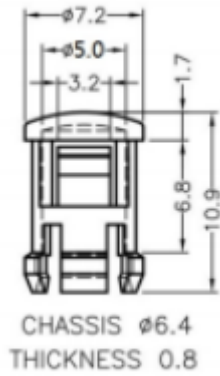

Data Sheet

LED cap, dia. 7.2 mm x 10.9 mm (H)

Color: Clear

Material: PC

Size: $\phi 7.2$ mm x 10.9 mm

Recess diameter: $\phi 5.0$ mm

Height: 10.9 mm

Fit LED lamp size: $\phi 5$ mm