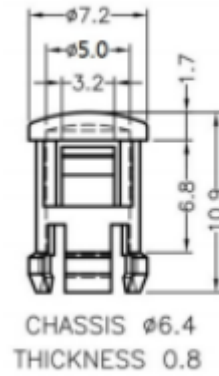

Data Sheet

LED cap, dia. 7.2 mm x 10.9 mm (H)

Unit: mm

Color: Clear

Material: PC

Size: \varnothing 7.2 mm x 10.9 mm

Recess diameter: \varnothing 5.0 mm

Height: 10.9 mm

Fit LED lamp size: \varnothing 5 mm