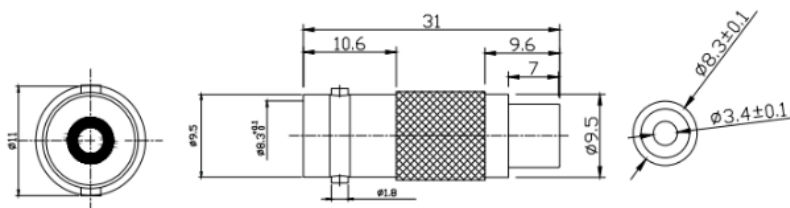

Data Sheet

BNC jack - RCA jack

Technical data

Connector: BNC socket to RCA socket (phono)

Impedance: 50 Ω

Material: Brass, nickel plated

Insulation material: PTFE