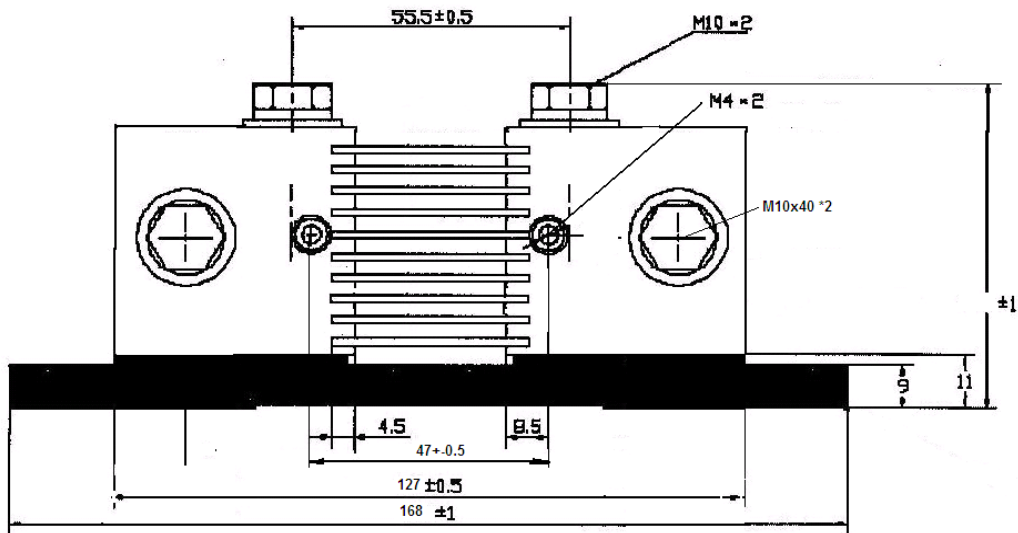

Shunt 1000A/50mV

www.victronenergy.com

Shunt 1000A/50mV