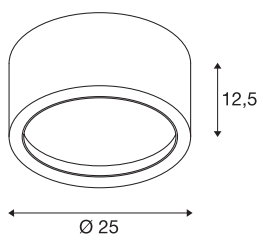

## FERA 25

ceiling light, LED, 3000K, round, white, 1800 lm, max. 21W, including LED driver

The high-voltage LED ceiling light FERA 25 convinces with its simple design and high luminosity. The integrated LED reaches a luminous flux of 1800 lm. Thus, the fitting can be used for general room lighting. Thanks to the built-in LED driver, the light is ready for direct connection to 230V AC.

## TECHNICAL DATA

Item no.:	161461
Primary nominal voltage	220-240V ~50/60Hz mA/V
Secondary power / secondary voltage	550mA
Height	12.5 cm
Diameter	25 cm
Net weight	1.816 kg
Gross weight	2.187 kg
IP Code	IP 20
Safety class	I
Assembly	Surface
Assembly details	Ceiling
Wattage	23 W
Lumen	1800 lm
Colour temperature	3000 Kelvin
Beam angle	100 °
Color	white
CRI	80
LXXBXX data	L70B50
Minimum ambient temperature	0 °C
Maximum ambient temperature	45 °C
BIG WHITE Page	285