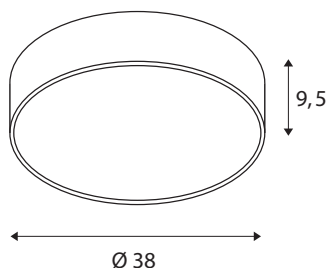

MEDO 40 CW AMBIENT

LED Outdoor surface-mounted wall and ceiling light, DALI, white, 3000/4000K

The high quality MEDO AMBIENT supplements the MEDO series, and impresses with its well thought-out new features: Thanks to its homogeneous, indirect upwards light emission, it generates a decorative AMBIENT effect. A practical switch that provides flexibility, and with the MEDO AMBIENT variant is easy to switch between 3000K and 4000K. The MEDO AMBIENT also excels during installation: The base plate is screwed to the wall or the ceiling, then the body is simply attached to the socket using three clips and can be removed in the same way, of course. The ceiling light can be converted into a pendant using a suspension kit, and is therefore also ideal for rooms with high ceilings. The built-in LED driver makes direct connection to a 120V to 240V mains supply possible.

TECHNICAL DATA

Item no.:	1001896
Primary nominal voltage	220-240V ~50/60Hz mA/V
Secondary power / secondary voltage	700mA
Height	9.5 cm
Diameter	38 cm
Net weight	2.233 kg
Gross weight	3 kg
IP Code	IP 20
Safety class	I
Assembly	Surface
Assembly details	Ceiling, Wall
Dimmable	Yes
Dimming technology	DALI
Wattage	30 W
Lumen	2800 / 2950 lm
Colour temperature	3000/4000 Kelvin
Beam angle	105 °
Color	white
CRI	80
UGR ≤	25
LXXBXX data	L70B50
BIG WHITE Page	260