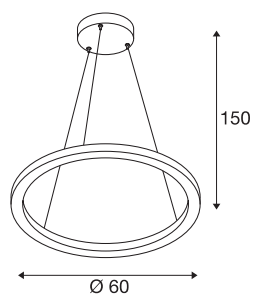

ONE 60 DALI

Indoor LED pendant, white, 3000/4000K

The modern design of the ONE light family attracts all eyes. With an LED lifespan of approximately 30,000 hours, the circular lights are also extremely sustainable. The ONE 60 DALI Indoor LED pendant light white also provides a particularly pleasant, DALI dimmable light that is adjustable in height. Added to this is the high CRI of over 80 for true-to-life colour reproduction. At the same time, it is low-maintenance and not only made for the hotel industry and gastronomy, but also for elegantly furnished living rooms. When will you test out the benefits of SLV's impressive indoor lights?

TECHNICAL DATA

Item no.:	1002910
Primary nominal voltage	220-240V ~50/60Hz mA/V
Secondary power / secondary voltage	600mA
Pendant length	300 cm
Height	3 cm
Diameter	60 cm
Net weight	1.888 kg
Gross weight	3.772 kg
IP Code	IP 20
Safety class	I
Assembly	Surface
Assembly details	Ceiling
Dimmable	Yes
Dimming technology	DALI
Wattage	24 W
Lumen	1550 lm
Colour temperature	3000/4000 Kelvin
Color	white
CRI	90
LXXBXX data	L70B50
Minimum ambient temperature	-20 °C
Maximum ambient temperature	50 °C