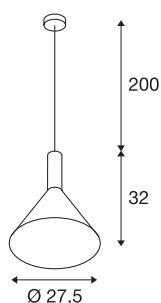

PHELIA 275 E27

Indoor pendant, black/gold

The conical shape of the high-voltage pendant lights in the PHELIA range offer a huge number of different options. These black/gold lights have a round ceiling rose. The integrated E27 base makes this light suitable for LED and energy-saving bulbs. The pendant length on the light is 200cm

TECHNICAL DATA

Item no.:	1002949
Socket	E27
Number of sockets	1
Primary nominal voltage	220-240V ~50/60Hz mA/V
Pendant length	200 cm
Height	32 cm
Diameter	27.5 cm
Net weight	0.754 kg
Gross weight	1.265 kg
IP Code	IP 20
Safety class	I
Assembly	Surface
Assembly details	Ceiling
Wattage	23 W
Color	gold
Maximum ambient temperature	35 °C
BIG WHITE Page	169