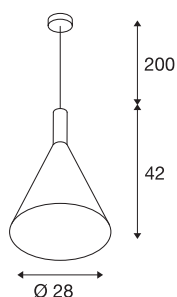

## PHELIA 280 E27

Indoor pendant, black/gold

The conical shaped PHELIA high-voltage pendant offers an abundance of variations. The black and gold luminaire features a round ceiling plate. With its built-in E27 socket, the luminaire is suitable for both LED lamps and energy-saving lamps. The luminaire has a pendant length of 200 cm.

### TECHNICAL DATA

Item no.:	1002950
Socket	E27
Number of sockets	1
Primary nominal voltage	220-240V ~50/60Hz mA/V
Pendant length	200 cm
Height	42 cm
Diameter	28 cm
Net weight	0.882 kg
Gross weight	1.49 kg
IP Code	IP 20
Safety class	I
Assembly	Surface
Assembly details	Ceiling
Wattage	23 W
Color	gold
Maximum ambient temperature	35 °C
BIG WHITE Page	169

## Recommended lamp

1005268	ST58 E27 , transparent LED light, 7.5W 2700K CRI90 320°
1005303	A60 E27 , transparent LED light, 7.5W 2700K CRI90 320°