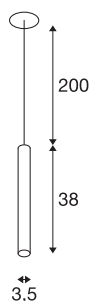

HELIA AMBIENT 35

indoor LED pendant black flat canopy

With the HELIA AMBIENT 35 you have a recessed pendant with a puristic and clear design. The luminaire is available in versions with and without a ceiling plate. A warm white premium LED is integrated which produces an especially pleasant light thanks to the acrylic insert. The luminaire is supplied with a connection lead / suspension.

TECHNICAL DATA

Item no.:	1003435
Secondary power / secondary voltage	500mA
Length	38 cm
Pendant length	200 cm
Diameter	3.5 cm
Installation diameter	6.8 cm
Installation depth	3 cm
Net weight	0.656 kg
Gross weight	0.95 kg
Safety class	III
Assembly	Recessed
Assembly details	Ceiling
Wattage	7.5 W
Lumen	425 lm
Colour temperature	3000 Kelvin
Color	black
CRI	90
LXXBXX data	L70B50
BIG WHITE Page	157