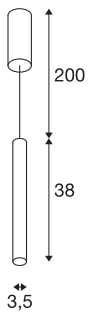

## TECHNICAL DATA

Item no.:	1003436
Primary nominal voltage	220-240V ~50/60Hz mA/V
Secondary power / secondary voltage	500mA
Length	38 cm
Pendant length	200 cm
Diameter	3.5 cm
Net weight	0.972 kg
Gross weight	1.2 kg
Safety class	I
Assembly	Surface
Assembly details	Ceiling
Dimmable	Yes
Dimming technology	trailing edge
Wattage	9 W
Lumen	425 lm
Colour temperature	3000 Kelvin
Color	black
CRI	90
LXXBXX data	L70B50
Minimum ambient temperature	-20 °C
Maximum ambient temperature	30 °C
BIG WHITE Page	157