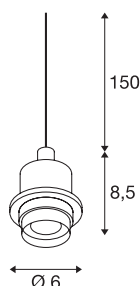

FENDA suspension

A60, black, without shade, without canopy, open cable, max. 60W

The FENDA suspension system with open cable ends from our MIX & MATCH pendant system allows you to individually combine them with FENDA lamp shades. With its in-built E27 socket, the luminaire is suitable for both LED and energy-saving lamps.

TECHNICAL DATA

Item no.:	132660
Socket	E27
Number of sockets	1
Primary nominal voltage	220-240V ~50/60Hz mA/V
Pendant length	150 cm
Height	8.5 cm
Diameter	6 cm
Net weight	0.205 kg
Gross weight	0.247 kg
IP Code	IP 20
Safety class	II
Assembly	Surface
Assembly details	Pendant Profile
Wattage	60 W
Color	black
BIG WHITE Page	154