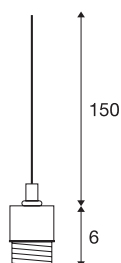

FENDA suspension

A60, white, without shade, without canopy, open cable, max. 60W

The FENDA suspension system with open cable ends from our MIX & MATCH pendant system allows you to individually combine them with FENDA lamp shades. With its in-built E27 socket, the luminaire is suitable for both LED and energy-saving lamps.

TECHNICAL DATA

Item no.:	132661
Socket	E27
Number of sockets	1
Primary nominal voltage	220-240V ~50/60Hz mA/V
Pendant length	150 cm
Height	8.5 cm
Diameter	6 cm
Net weight	0.206 kg
Gross weight	0.246 kg
IP Code	IP 20
Safety class	II
Assembly	Surface
Assembly details	Pendant Profile
Wattage	60 W
Color	white
BIG WHITE Page	154