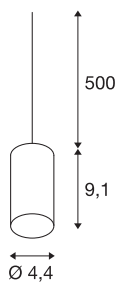

## FITU

pendant, A60, round, black, 5m cable with open cable end, max. 60W

The FITU pendant suspension with open cable end is from our MIX & MATCH pendant system and is available in various colours. The FITU product family impresses with its wide variety of application possibilities. Thanks to the fitted E27 socket, the luminaire is suitable for LED and energy-saving lamps. The electrical connection is made directly to the 230V mains supply.

## TECHNICAL DATA

Item no.:	132690
Socket	E27
Number of sockets	1
Primary nominal voltage	220-240V ~50/60Hz mA/V
Pendant length	500 cm
Height	9.1 cm
Diameter	4.4 cm
Net weight	0.333 kg
Gross weight	0.381 kg
IP Code	IP 20
Safety class	II
Assembly	Surface
Assembly details	Ceiling with Acc.
Wattage	60 W
Color	black
Maximum ambient temperature	30 °C
BIG WHITE Page	150