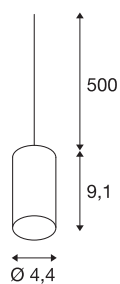

## FITU pendant

A60, round, white, 5m cable with open cable end, max. 60W

The FITU pendant suspension with open cable end is from our MIX & MATCH pendant system and is available in various colours. The FITU product family impresses with its wide variety of application possibilities. Thanks to the fitted E27 socket, the luminaire is suitable for LED and energy-saving lamps. The electrical connection is made directly to the 230V mains supply.

## TECHNICAL DATA

|                             |                        |
|-----------------------------|------------------------|
| Item no.:                   | 132691                 |
| Socket                      | E27                    |
| Number of sockets           | 1                      |
| Primary nominal voltage     | 220-240V ~50/60Hz mA/V |
| Pendant length              | 500 cm                 |
| Height                      | 9.1 cm                 |
| Diameter                    | 4.4 cm                 |
| Net weight                  | 0.334 kg               |
| Gross weight                | 0.38 kg                |
| IP Code                     | IP 20                  |
| Safety class                | II                     |
| Assembly                    | Surface                |
| Assembly details            | Ceiling with Acc.      |
| Wattage                     | 60 W                   |
| Color                       | white                  |
| Maximum ambient temperature | 30 °C                  |
| BIG WHITE Page              | 150                    |

## Recommended lamp

|         |  |
|---------|--|
| 1005303 | A60 E27 , transparent LED light, 7.5W 2700K CRI90 320° |
| 1005304 | A60 E27 , Frosted LED light, 7.5W 2700K CRI90 320°     |