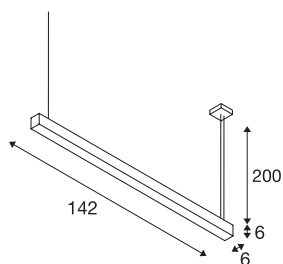

Q-LINE DALI SINGLE LED

pendant, dimmable, 1500mm, white

The Q-LINE DALI wall light is available with a choice of a white, back, or silver-grey luminaire housing. A diffuser made of acrylic glass found underneath provides glare-free lighting properties. The integrated warm-white LEDs give an output of 3200 lm. Thanks to the DALI dimmable LED driver, the luminaire can be directly connected to the 230V mains supply.

TECHNICAL DATA

Item no.:	1001310
Number of different light outlets	1
Primary nominal voltage	220-240V ~50/60Hz mA/V
Secondary power / secondary voltage	700mA
Length	142 cm
Pendant length	200 cm
Width	6 cm
Height	6 cm
Net weight	3.568 kg
Gross weight	4.084 kg
IP Code	IP 20
Safety class	I
Assembly	Surface
Assembly details	Ceiling
Dimmable	Yes
Dimming technology	DALI
Wattage	47 W
Lumen	3700 lm
Colour temperature	3000 Kelvin
Beam angle	120 °
Color	white
CRI	80

Light Source

916631	
916371	

UGR ≤	28
LXXBXX data	L70B50
BIG WHITE Page	775