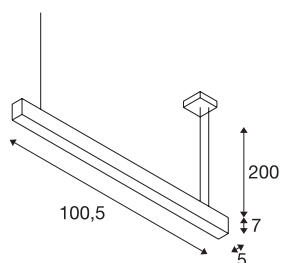

GLENOS

professional pendant, LED, 3000K, black, 1 m, 43W

The GLENOS pendant with a high-performance LED strip gives you a powerful, top-class LED lighting. The pendants are available in several lengths and colour variants and are fitted with a 2.50 m connection lead, which can be shortened individually. The GLENOS pendant is ready to connect to the 230 V mains supply thanks to the dimmable LED driver.

TECHNICAL DATA

Item no.:	1001400
Number of different light outlets	1
Primary nominal voltage	220-240V ~50/60Hz mA/V
Secondary power / secondary voltage	1000mA
Length	105 cm
Pendant length	200 cm
Width	5 cm
Height	7 cm
Net weight	2.411 kg
Gross weight	3.031 kg
IP Code	IP 20
Safety class	I
Assembly	Surface
Assembly details	Ceiling
Dimmable	Yes
Dimming technology	1-10V
Wattage	43 W
Lumen	2850 lm
Colour temperature	3000 Kelvin
Color	black
CRI	80
UGR ≤	28