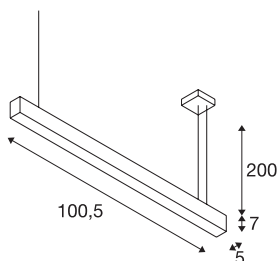

## GLENOS

professional pendant, LED, 4000K, black, 1 m, 43W

The GLENOS pendant with a high-performance LED strip gives you a powerful, top-class LED lighting. The pendants are available in several lengths and colour variants and are fitted with a 2.50 m connection lead, which can be shortened individually. The GLENOS pendant is ready to connect to the 230 V mains supply thanks to the dimmable LED driver.

## TECHNICAL DATA

Item no.:	1001403
Number of different light outlets	1
Primary nominal voltage	220-240V ~50/60Hz mA/V
Secondary power / secondary voltage	1000mA
Length	105 cm
Pendant length	200 cm
Width	5 cm
Height	7 cm
Net weight	2.439 kg
Gross weight	2.953 kg
IP Code	IP 20
Safety class	I
Assembly	Surface
Assembly details	Ceiling
Dimmable	Yes
Dimming technology	1-10V
Wattage	43 W
Lumen	3300 lm
Colour temperature	4000 Kelvin
Color	black
CRI	80
UGR ≤	28