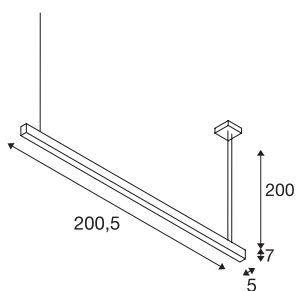

GLENOS

professional pendant, LED, 3000K, black, 2 m, 85W

The GLENOS pendant with a high-performance LED strip gives you a powerful, top-class LED lighting. The pendants are available in several lengths and colour variants and are fitted with a 2.50 m connection lead, which can be shortened individually. The GLENOS pendant is ready to connect to the 230 V mains supply thanks to the dimmable LED driver.

TECHNICAL DATA

Item no.:	1001406
Number of different light outlets	1
Primary nominal voltage	220-240V ~50/60Hz mA/V
Secondary power / secondary voltage	1000mA
Length	205 cm
Pendant length	200 cm
Width	5 cm
Height	7 cm
Net weight	4.544 kg
Gross weight	5.412 kg
IP Code	IP 20
Safety class	I
Assembly	Surface
Assembly details	Ceiling
Dimmable	Yes
Dimming technology	1-10V
Wattage	85 W
Lumen	5700 lm
Colour temperature	3000 Kelvin
Color	black
CRI	80
UGR ≤	28

Light Source

916482	
--------	---

Accessories

470505	EP1 DIMMER, 1-10V, max. 10W
--------	--------------------------------

LXXBXX data	L70B50
Minimum ambient temperature	-20 °C
Maximum ambient temperature	50 °C
BIG WHITE Page	143