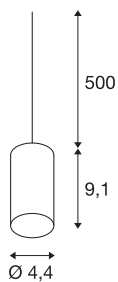

## FITU PD

indoor pendant, E27, soft gold, max. 60W, 5m

The FITU pendant with an open cable end can be combined with any colour variant of our FITU ceiling canopies. With its built-in E27 socket, the luminaire is suitable for both LED and energy-saving lamps. Pendant length is 500 cm and can be shortened depending on installation needs. Supplied ready for direct connection to 230V mains supply.

## TECHNICAL DATA

Item no.:	1002168
Socket	E27
Number of sockets	1
Primary nominal voltage	220-240V ~50/60Hz mA/V
Pendant length	500 cm
Height	9.1 cm
Diameter	4.4 cm
Net weight	0.34 kg
Gross weight	0.388 kg
IP Code	IP 20
Safety class	II
Assembly	Surface
Assembly details	Ceiling with Acc.
Wattage	60 W
Color	gold
Maximum ambient temperature	30 °C
BIG WHITE Page	150

## Recommended lamp

1005303	A60 E27 , transparent LED light, 7.5W 2700K CRI90 320°
---------	--