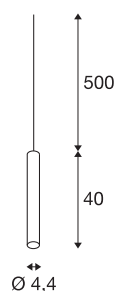

FITU PD E27

indoor pendant, white, 5m cable with open cable end

The narrow version of the FITU pendant with open cable ends can be combined with FITU ceiling canopies in any colour variant. With its built-in E27 socket, the luminaire is suitable for both LED and energy-saving lamps. Pendant length is 500 cm and can be shortened depending on installation needs. Supplied ready for direct connection to 230V mains supply.

TECHNICAL DATA

Item no.:	1002562
Socket	E27
Number of sockets	1
Primary nominal voltage	220-240V ~50/60Hz mA/V
Pendant length	500 cm
Height	40 cm
Diameter	4.4 cm
Net weight	0.667 kg
Gross weight	0.884 kg
IP Code	IP 20
Safety class	II
Assembly	Surface
Assembly details	Ceiling with Acc.
Wattage	60 W
Color	white
Maximum ambient temperature	30 °C
BIG WHITE Page	150